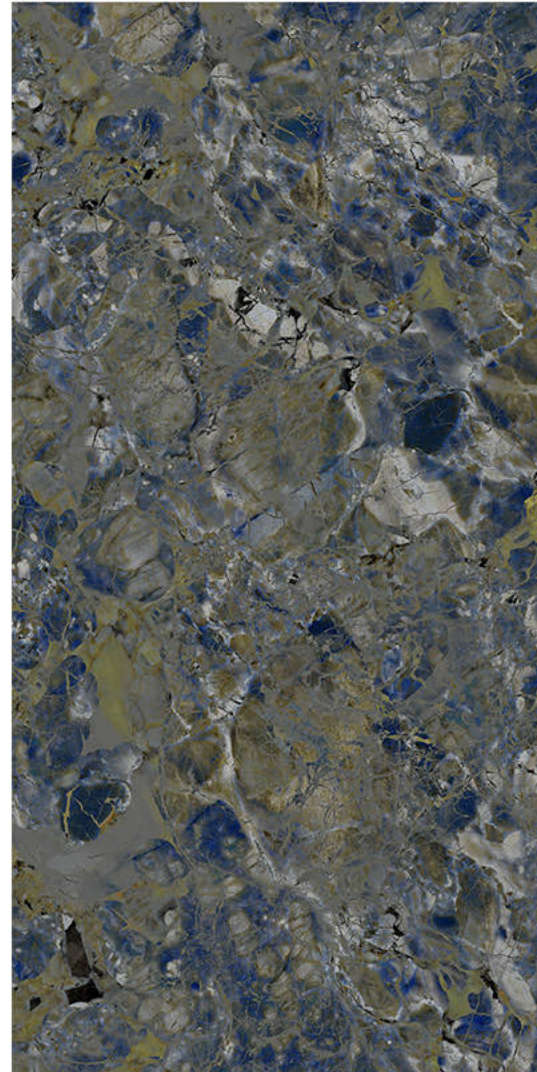

OPHELIA AQUA

Size - 600x1200mm

Finish - **HIGH GLOSSY**

Random - 4

Fire
Resistance

Frost
Resistance

Chemical
Resistance

Stain
Resistance

Scratch
Resistance