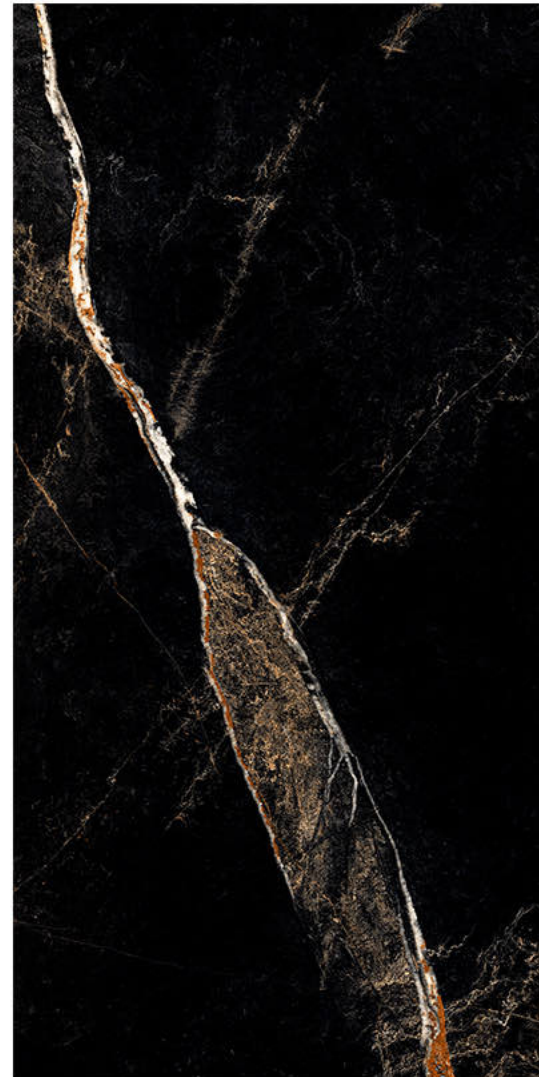

SWAN NOIR

Size - 600x1200mm

Finish - **HIGH GLOSSY**

Random - 4

Fire
Resistance

Frost
Resistance

Chemical
Resistance

Stain
Resistance

Scratch
Resistance