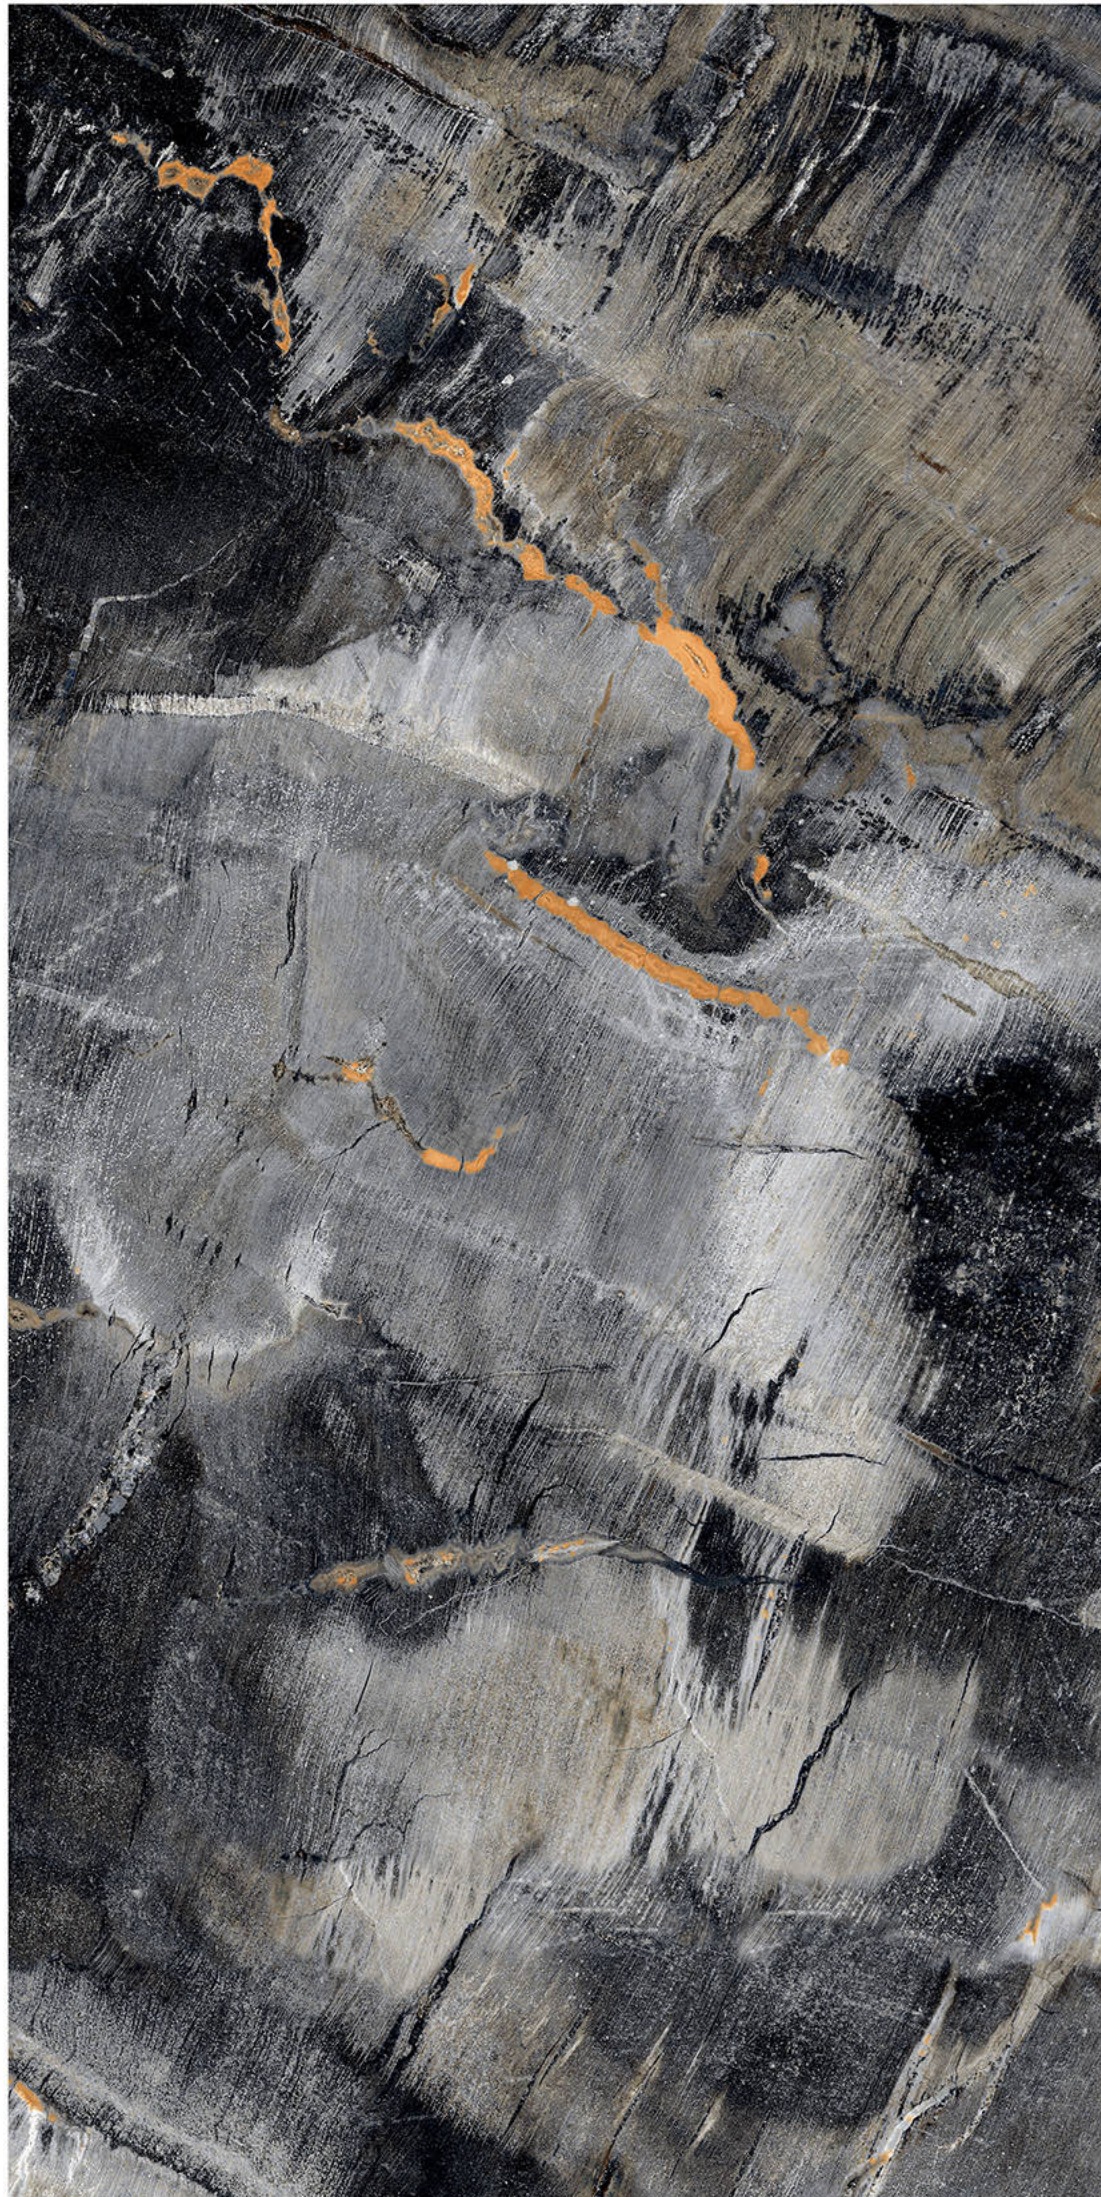

Scratch  
Resistance

600x1200mm | PULSE SILVER