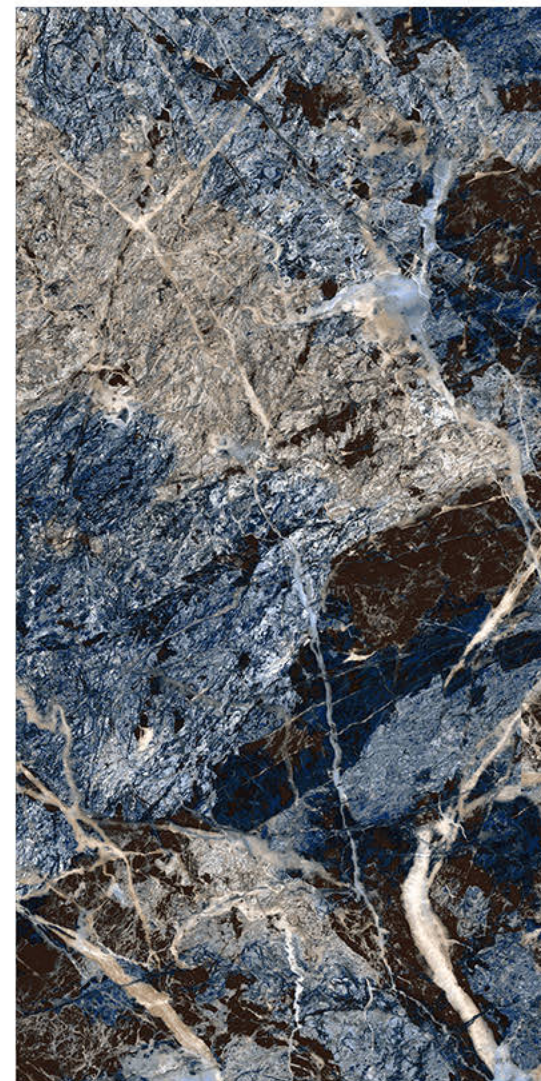

MADONA AZURE

Size - 600x1200mm

Finish - **HIGH GLOSSY**

Random - 4

Fire
Resistance

Frost
Resistance

Chemical
Resistance

Stain
Resistance

Scratch
Resistance