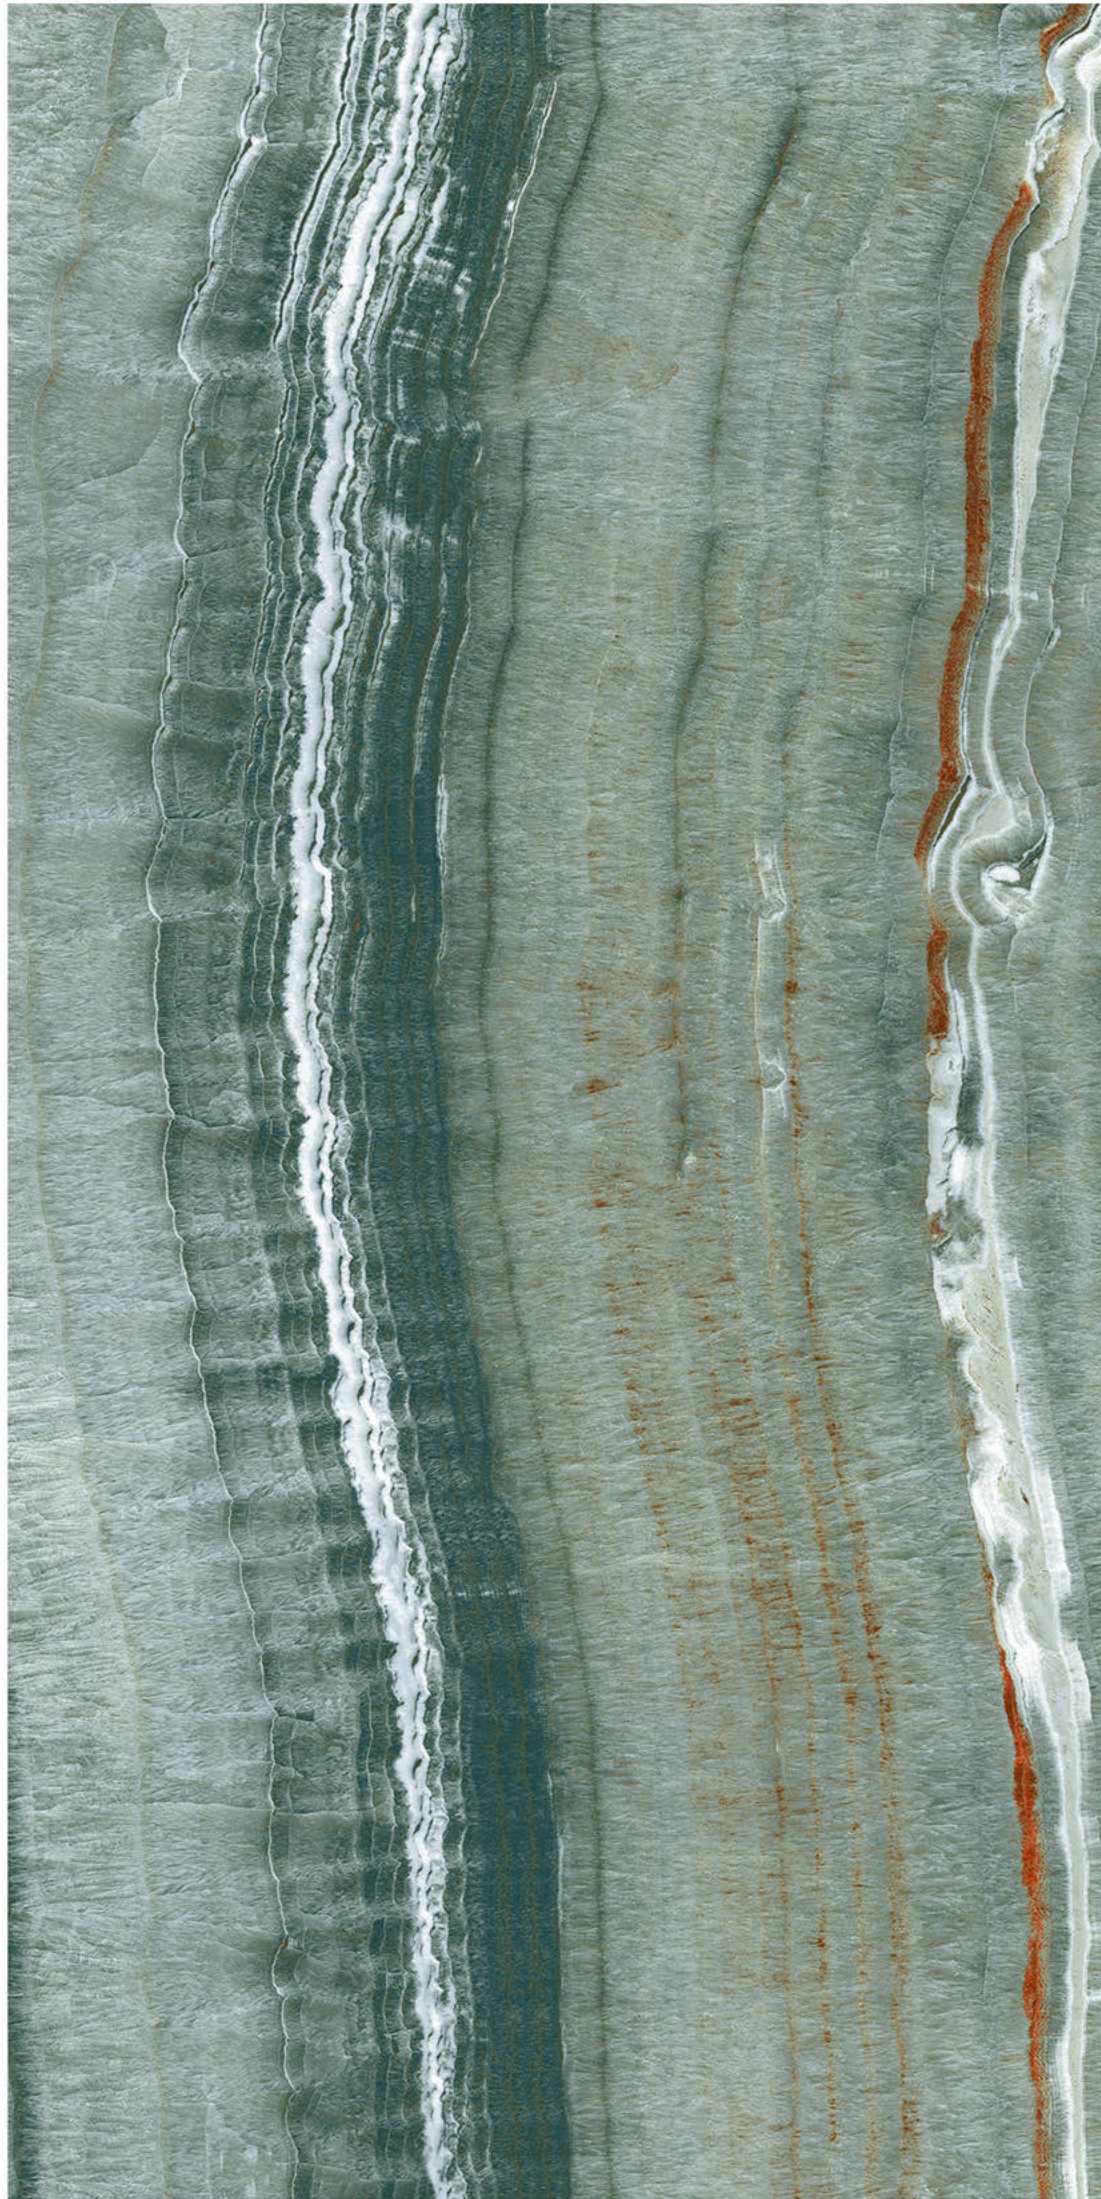

LINEA GREEN

Size - 600x1200mm

Finish - **HIGH GLOSSY**

Random - 4

Fire
Resistance

Frost
Resistance

Chemical
Resistance

Stain
Resistance

Scratch
Resistance