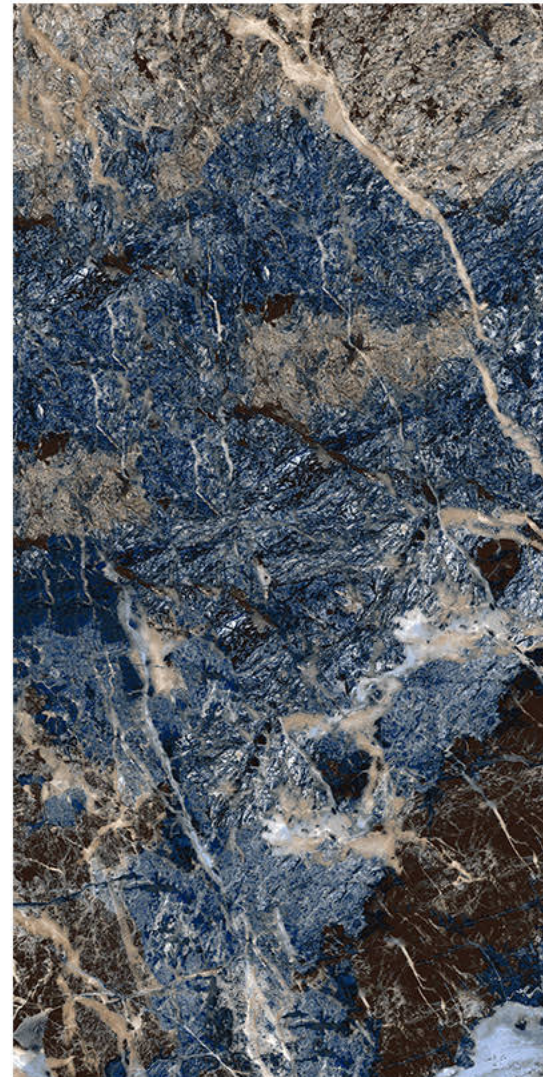

MADONA AZURE

Size - 600x1200mm

Finish - **HIGH GLOSSY**

Random - 4

Fire
Resistance

Frost
Resistance

Chemical
Resistance

Stain
Resistance

Scratch
Resistance