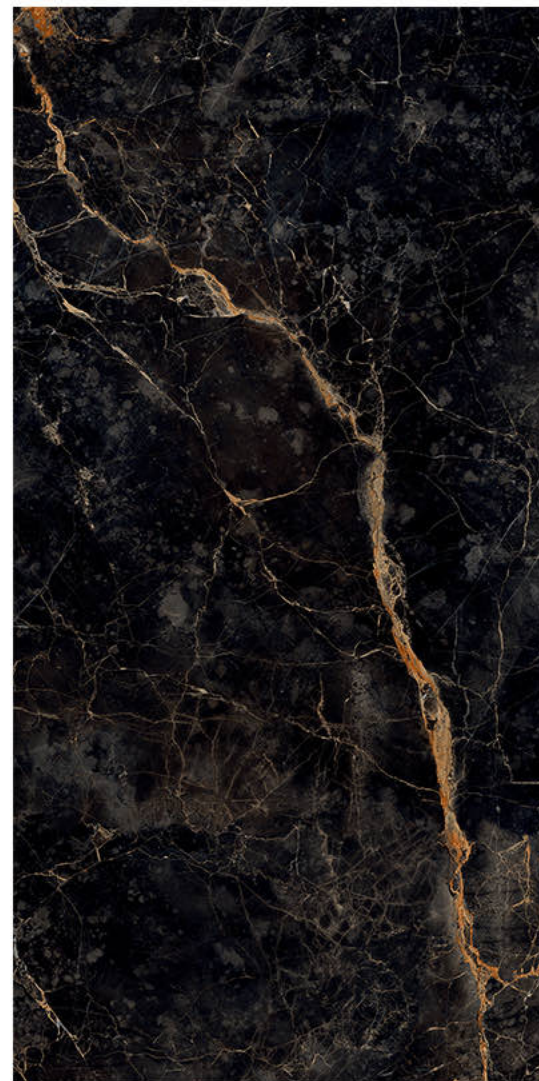

ROMANIA BLACK

Size - 600x1200mm

Finish - **HIGH GLOSSY**

Random - 4

Fire
Resistance

Frost
Resistance

Chemical
Resistance

Stain
Resistance

Scratch
Resistance