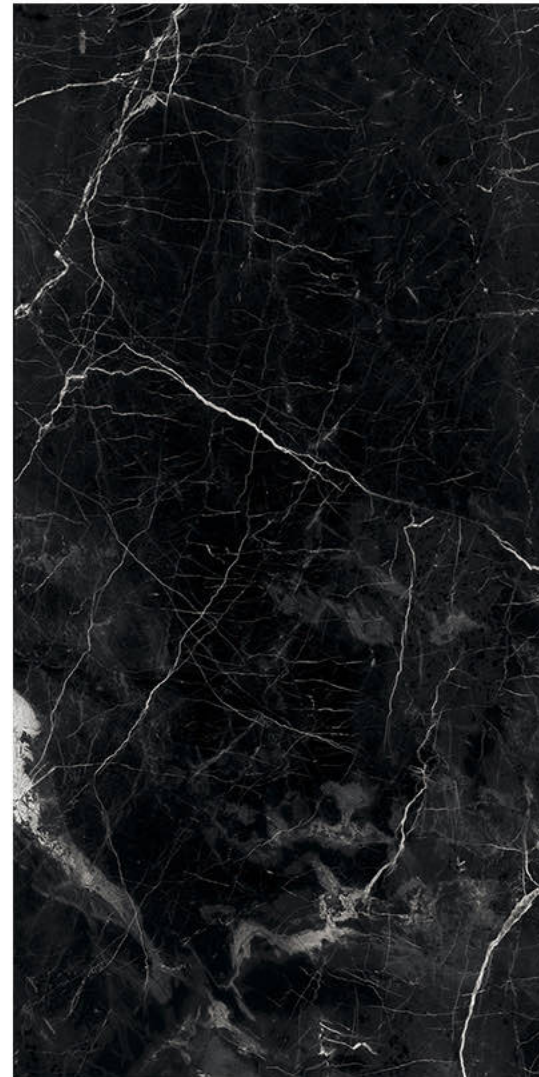

MOGIA NERO

Size - 600x1200mm

Finish - **HIGH GLOSSY**

Random - 4

Fire
Resistance

Frost
Resistance

Chemical
Resistance

Stain
Resistance

Scratch
Resistance