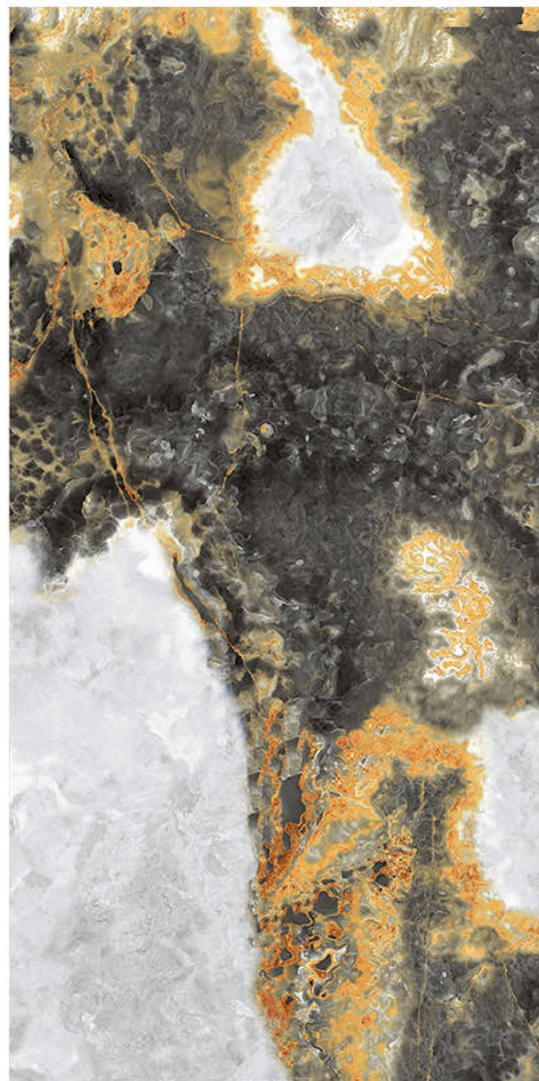

PYRITE NATURAL

Size - 600x1200mm

Finish - **HIGH GLOSSY**

Random - 4

Fire
Resistance

Frost
Resistance

Chemical
Resistance

Stain
Resistance

Scratch
Resistance