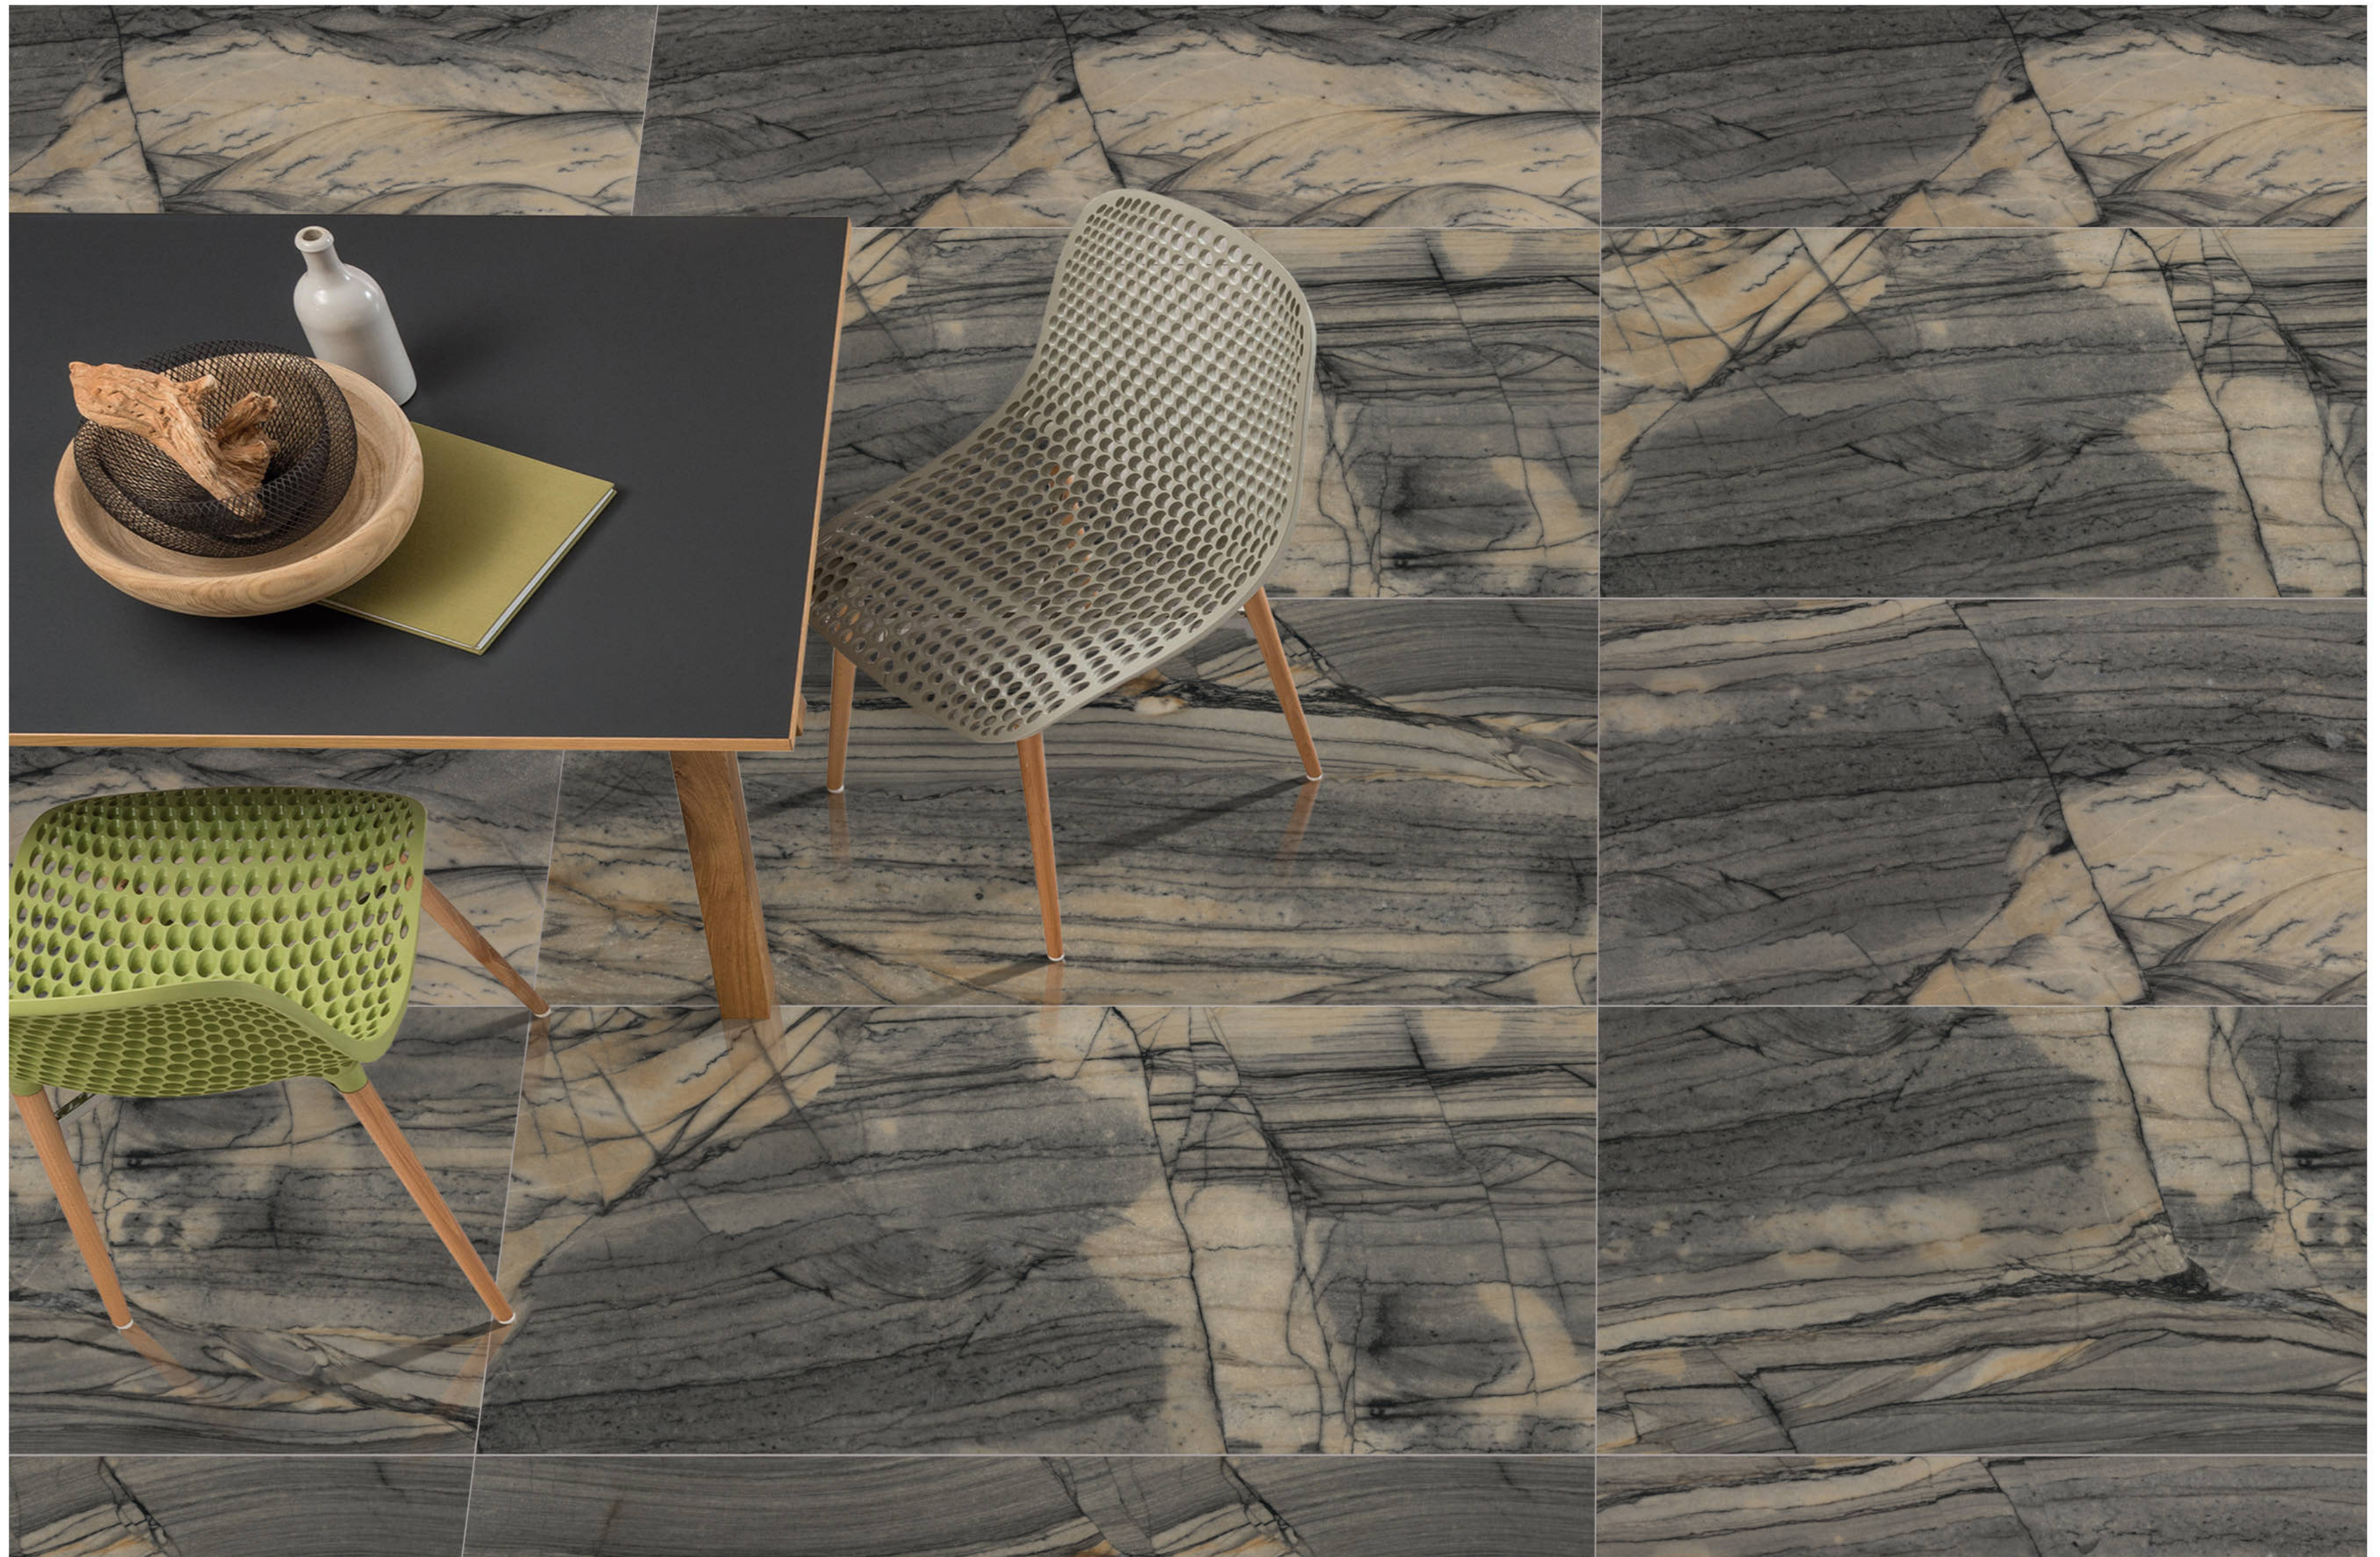

Scratch  
Resistance

600x1200mm | MAPLE ECRU