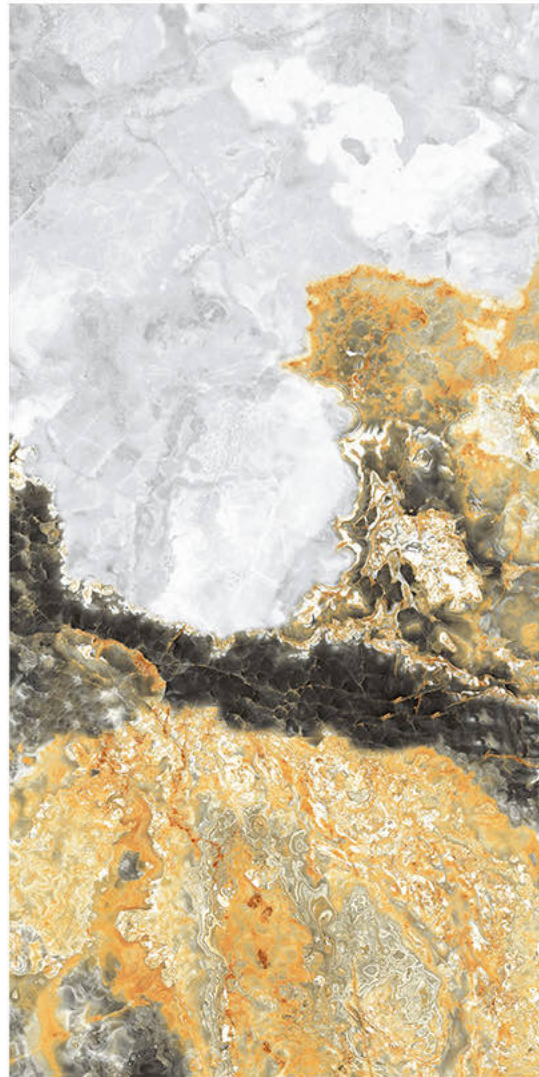

PYRITE NATURAL

Size - 600x1200mm

Finish - **HIGH GLOSSY**

Random - 4

Fire
Resistance

Frost
Resistance

Chemical
Resistance

Stain
Resistance

Scratch
Resistance