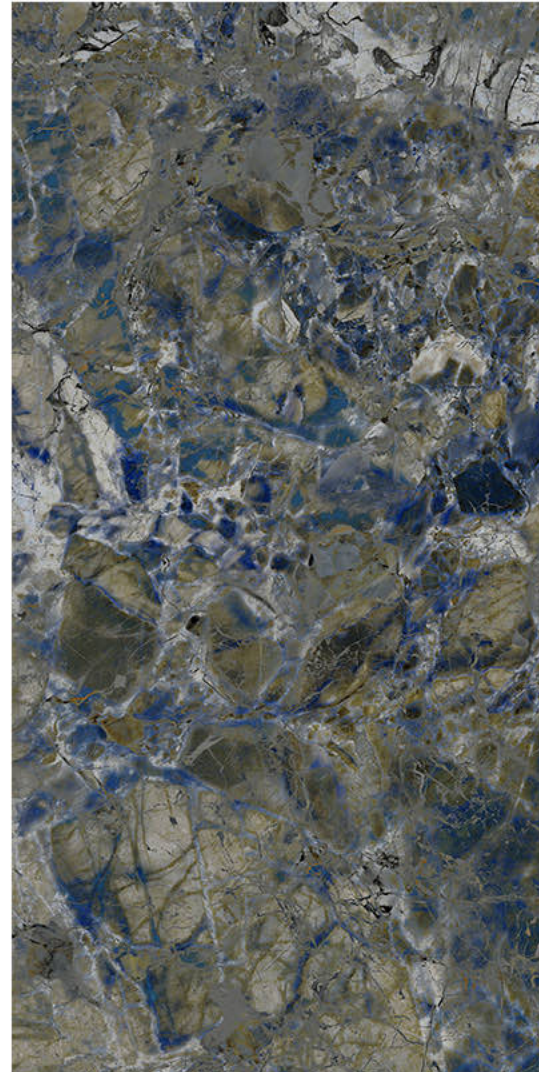

OPHELIA AQUA

Size - 600x1200mm

Finish - **HIGH GLOSSY**

Random - 4

Fire
Resistance

Frost
Resistance

Chemical
Resistance

Stain
Resistance

Scratch
Resistance