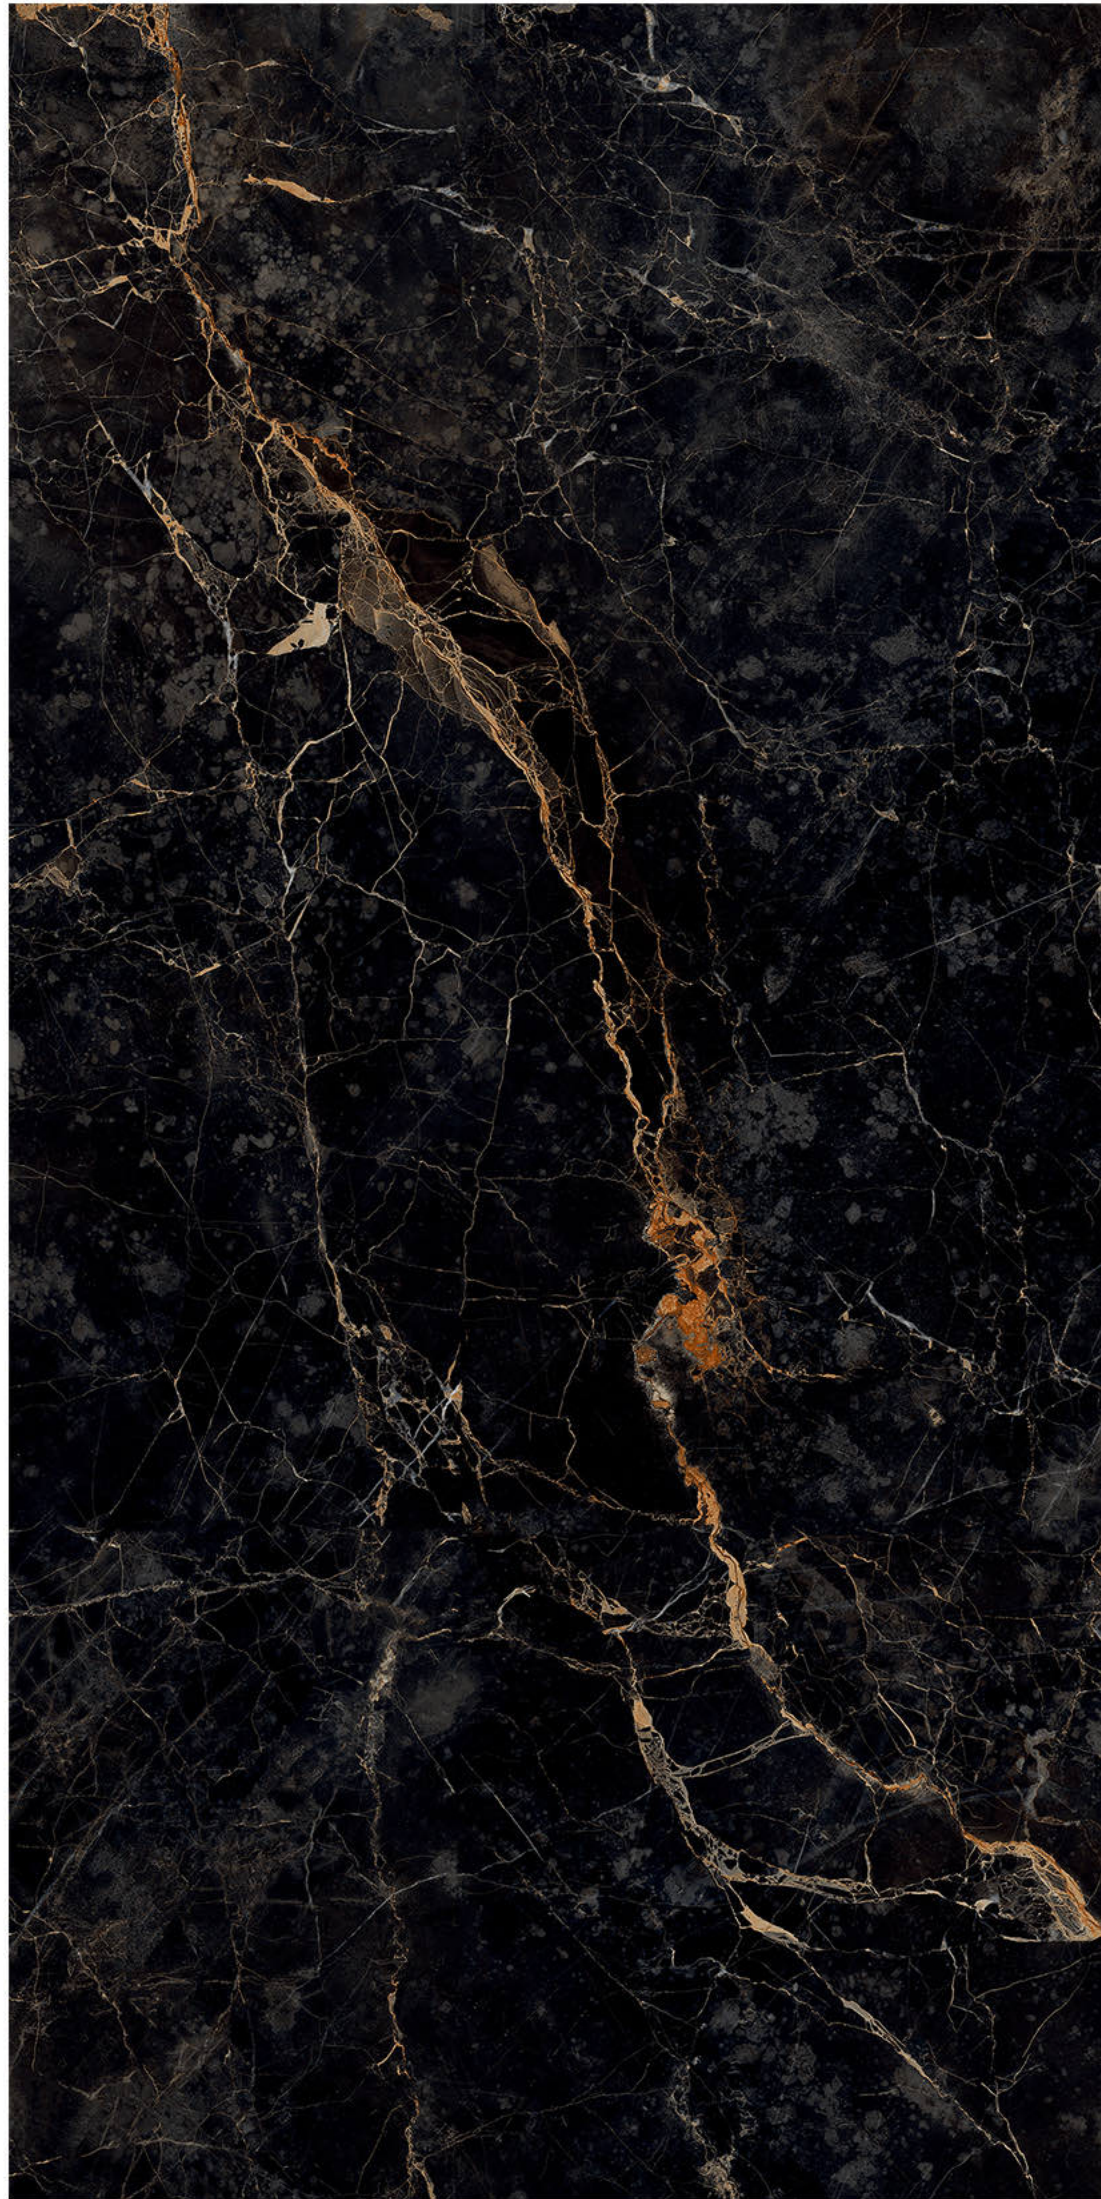

ROMANIA BLACK

Size - 600x1200mm

Finish - **HIGH GLOSSY**

Random - 4

Fire
Resistance

Frost
Resistance

Chemical
Resistance

Stain
Resistance

Scratch
Resistance