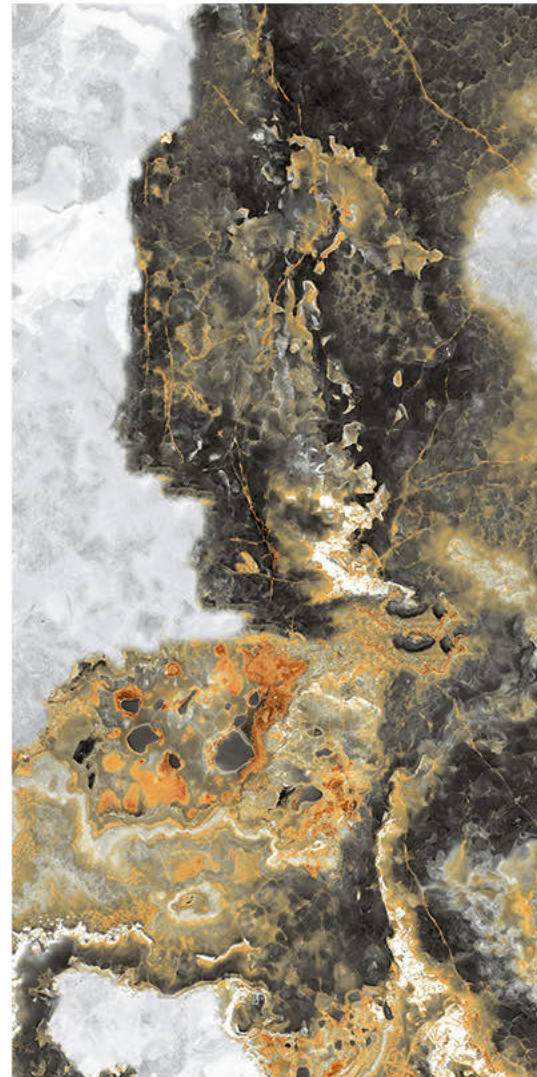

PYRITE NATURAL

Size - 600x1200mm

Finish - **HIGH GLOSSY**

Random - 4

Fire
Resistance

Frost
Resistance

Chemical
Resistance

Stain
Resistance

Scratch
Resistance