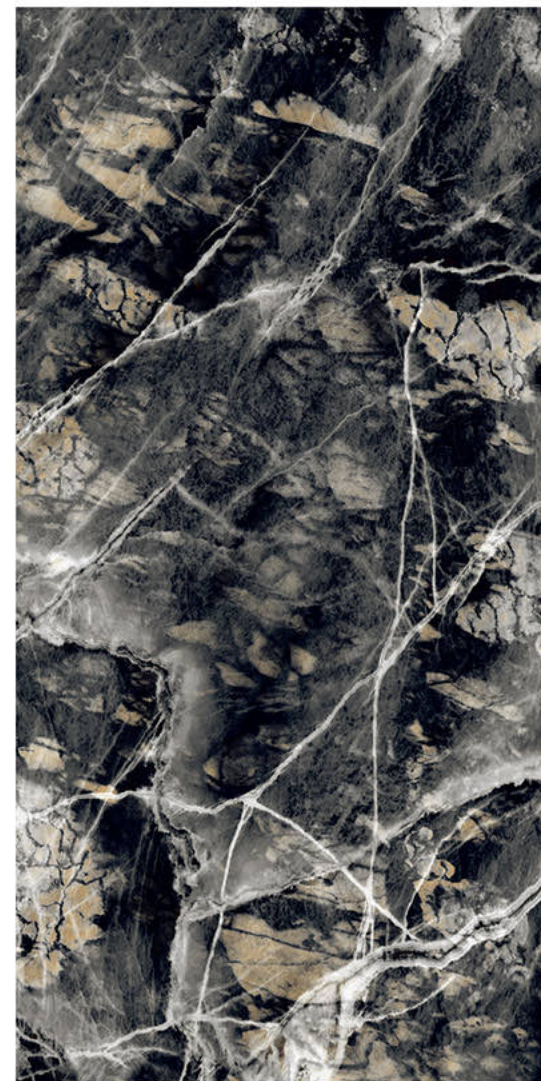

RUIVINA BLACK

Size - 600x1200mm

Finish - **HIGH GLOSSY**

Random - 3

Fire
Resistance

Frost
Resistance

Chemical
Resistance

Stain
Resistance

Scratch
Resistance