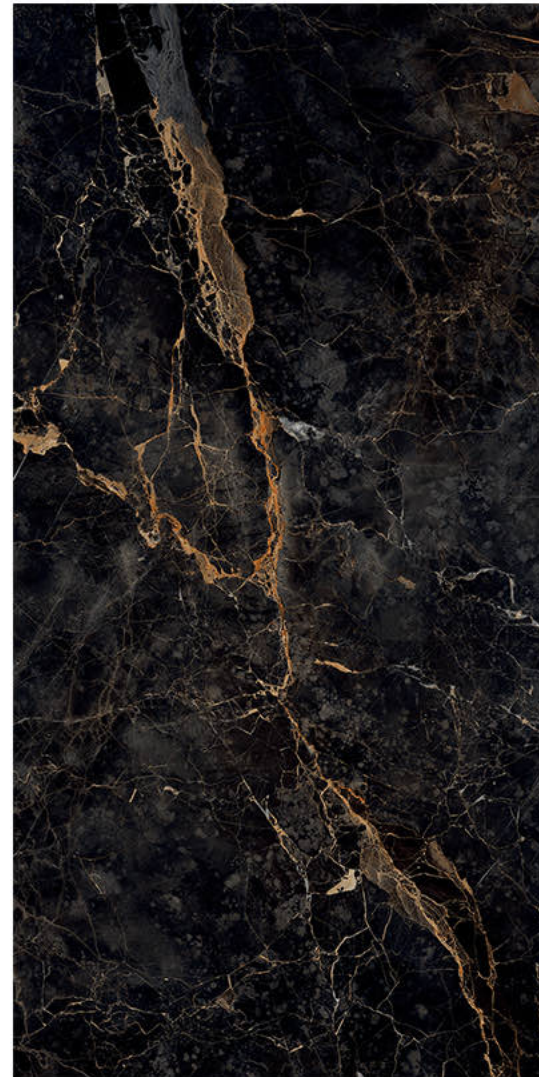

ROMANIA BLACK

Size - 600x1200mm

Finish - **HIGH GLOSSY**

Random - 4

Fire
Resistance

Frost
Resistance

Chemical
Resistance

Stain
Resistance

Scratch
Resistance