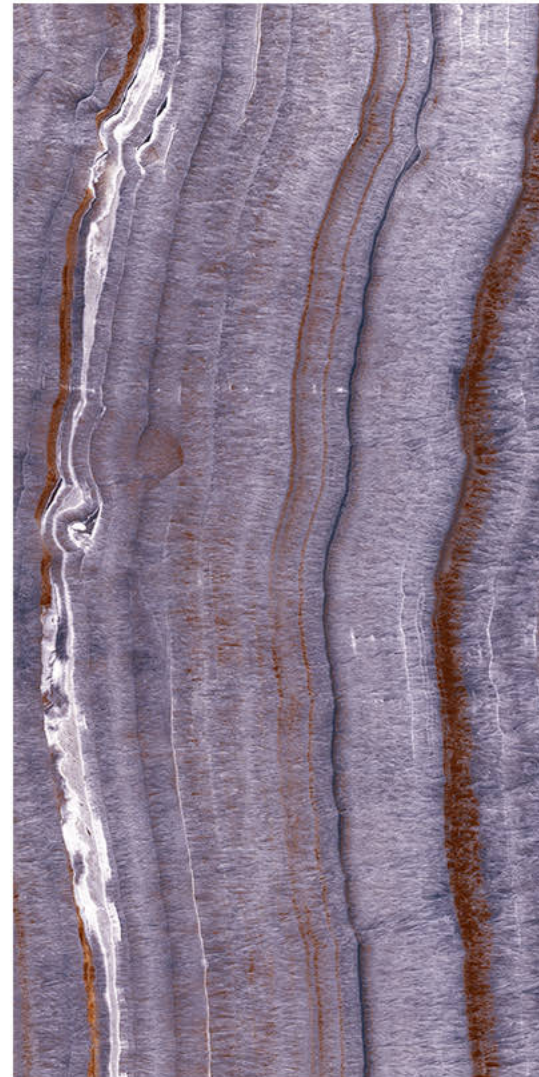

LINEA PURPLE

Size - 600x1200mm

Finish - **HIGH GLOSSY**

Random - 4

Fire
Resistance

Frost
Resistance

Chemical
Resistance

Stain
Resistance

Scratch
Resistance