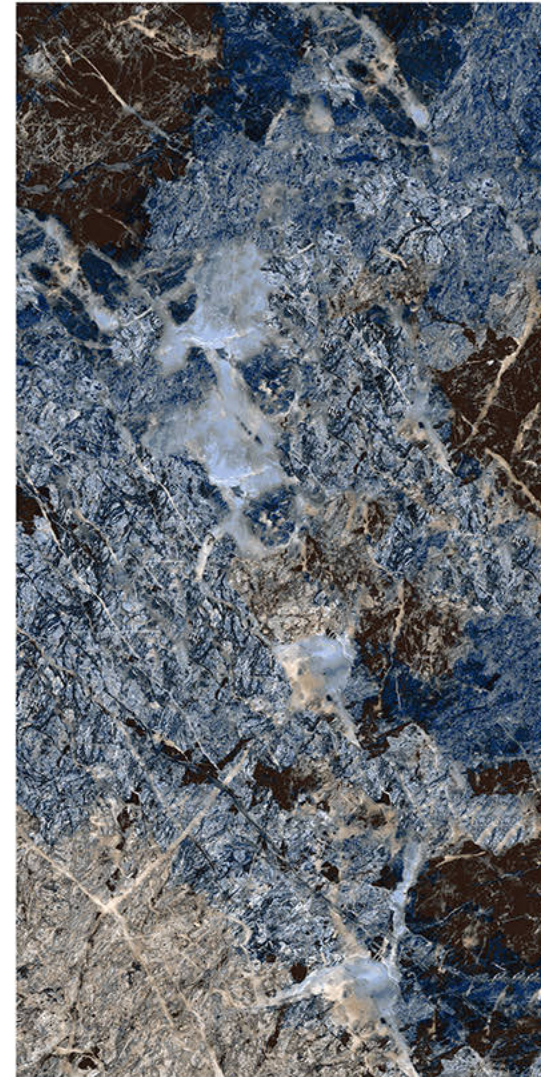

MADONA AZURE

Size - 600x1200mm

Finish - **HIGH GLOSSY**

Random - 4

Fire
Resistance

Frost
Resistance

Chemical
Resistance

Stain
Resistance

Scratch
Resistance