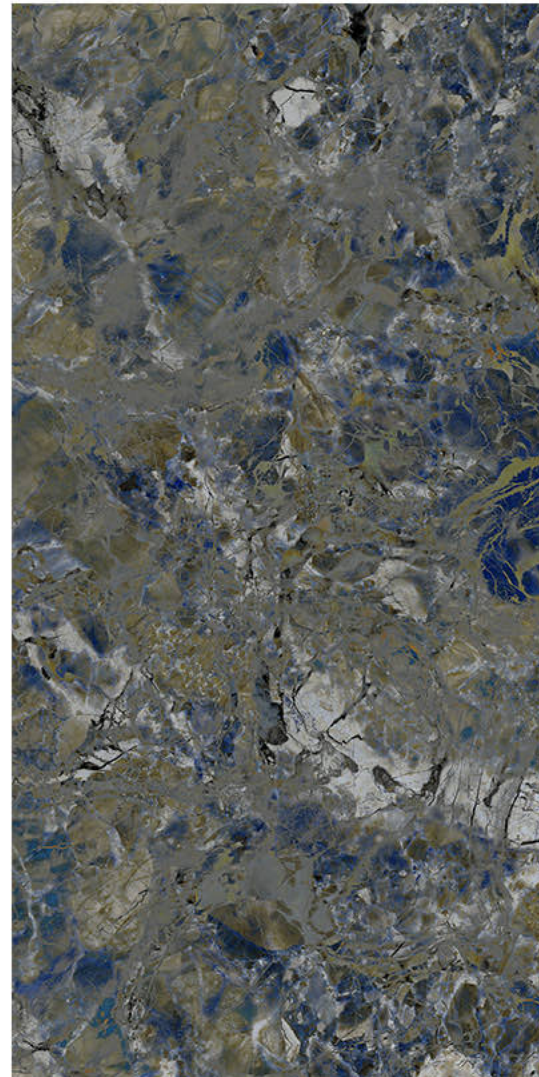

OPHELIA AQUA

Size - 600x1200mm

Finish - **HIGH GLOSSY**

Random - 4

Fire
Resistance

Frost
Resistance

Chemical
Resistance

Stain
Resistance

Scratch
Resistance