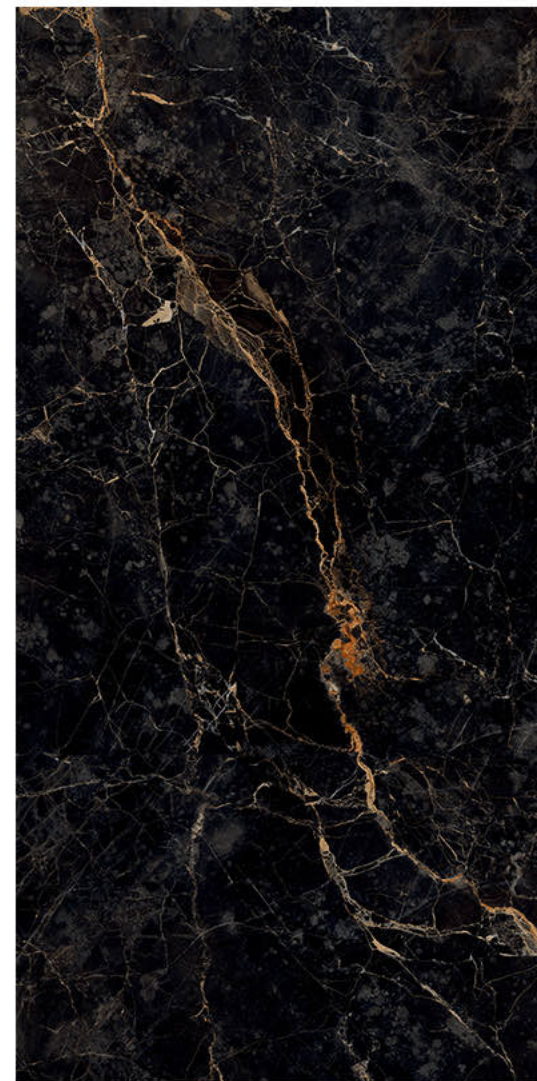

ROMANIA BLACK

Size - 600x1200mm

Finish - **HIGH GLOSSY**

Random - 4

Fire
Resistance

Frost
Resistance

Chemical
Resistance

Stain
Resistance

Scratch
Resistance