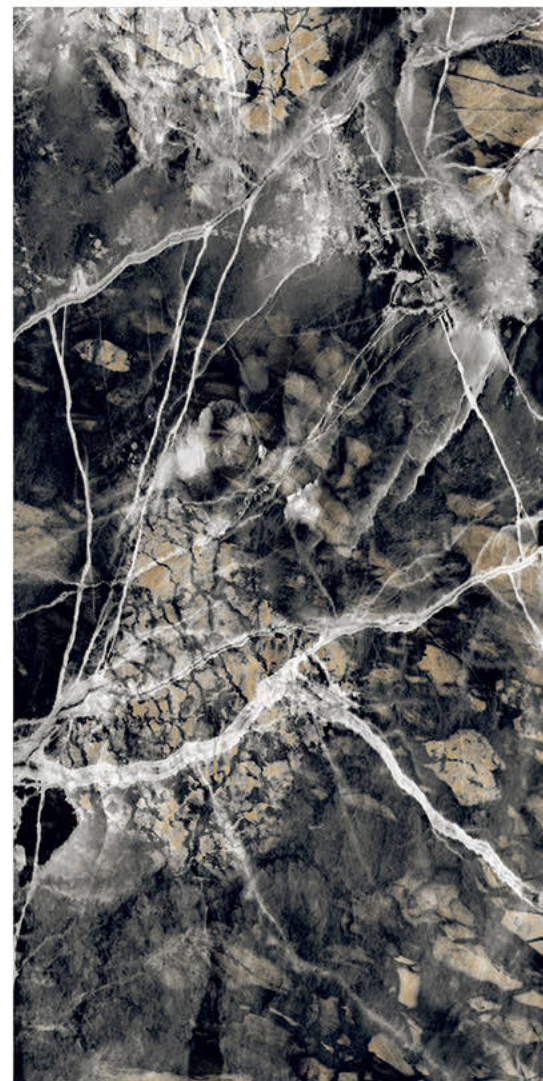

Scratch  
Resistance

600x1200mm | RUIVINA BLACK