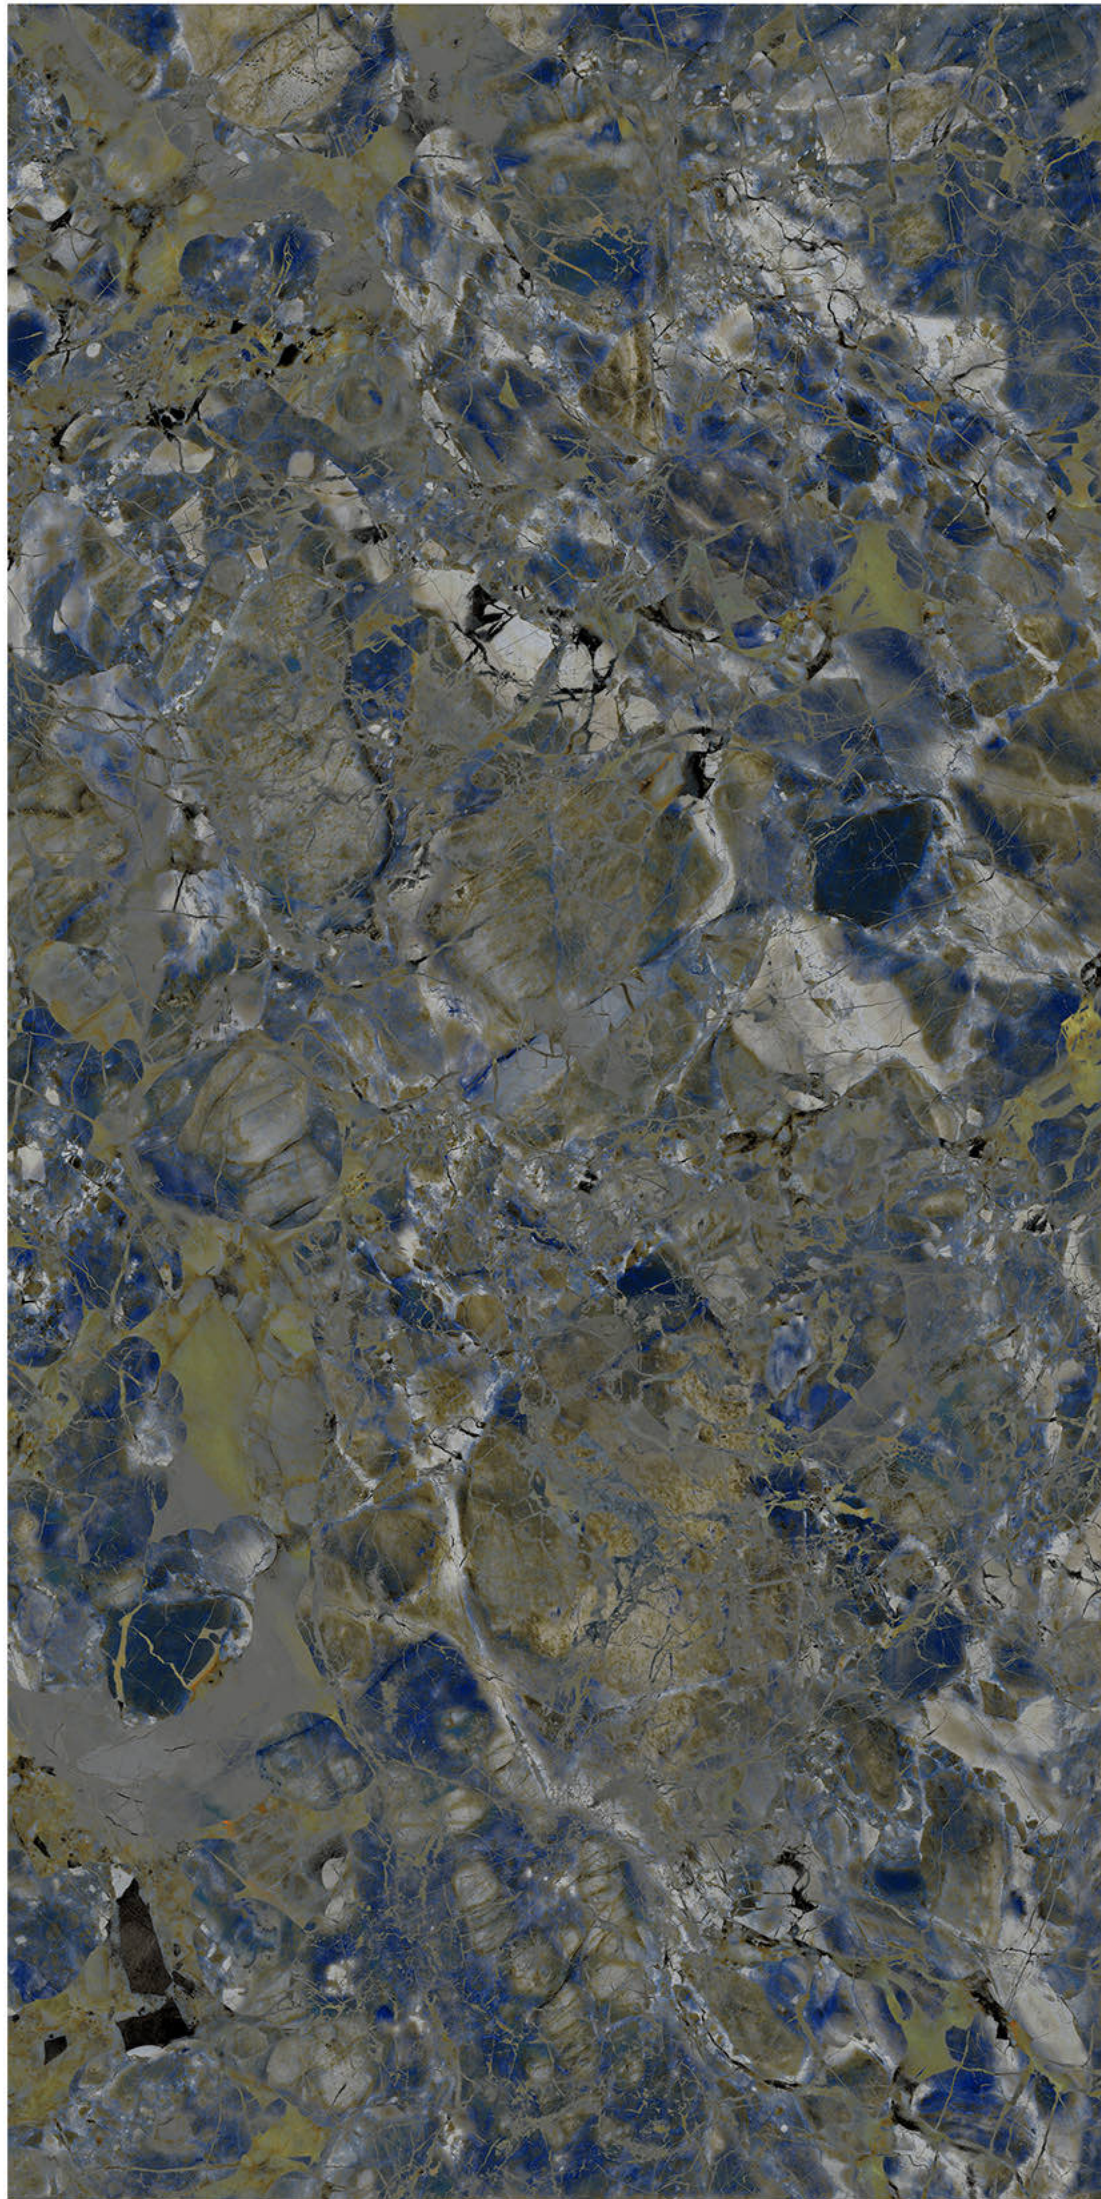

OPHELIA AQUA

Size - 600x1200mm

Finish - **HIGH GLOSSY**

Random - 4

Fire
Resistance

Frost
Resistance

Chemical
Resistance

Stain
Resistance

Scratch
Resistance