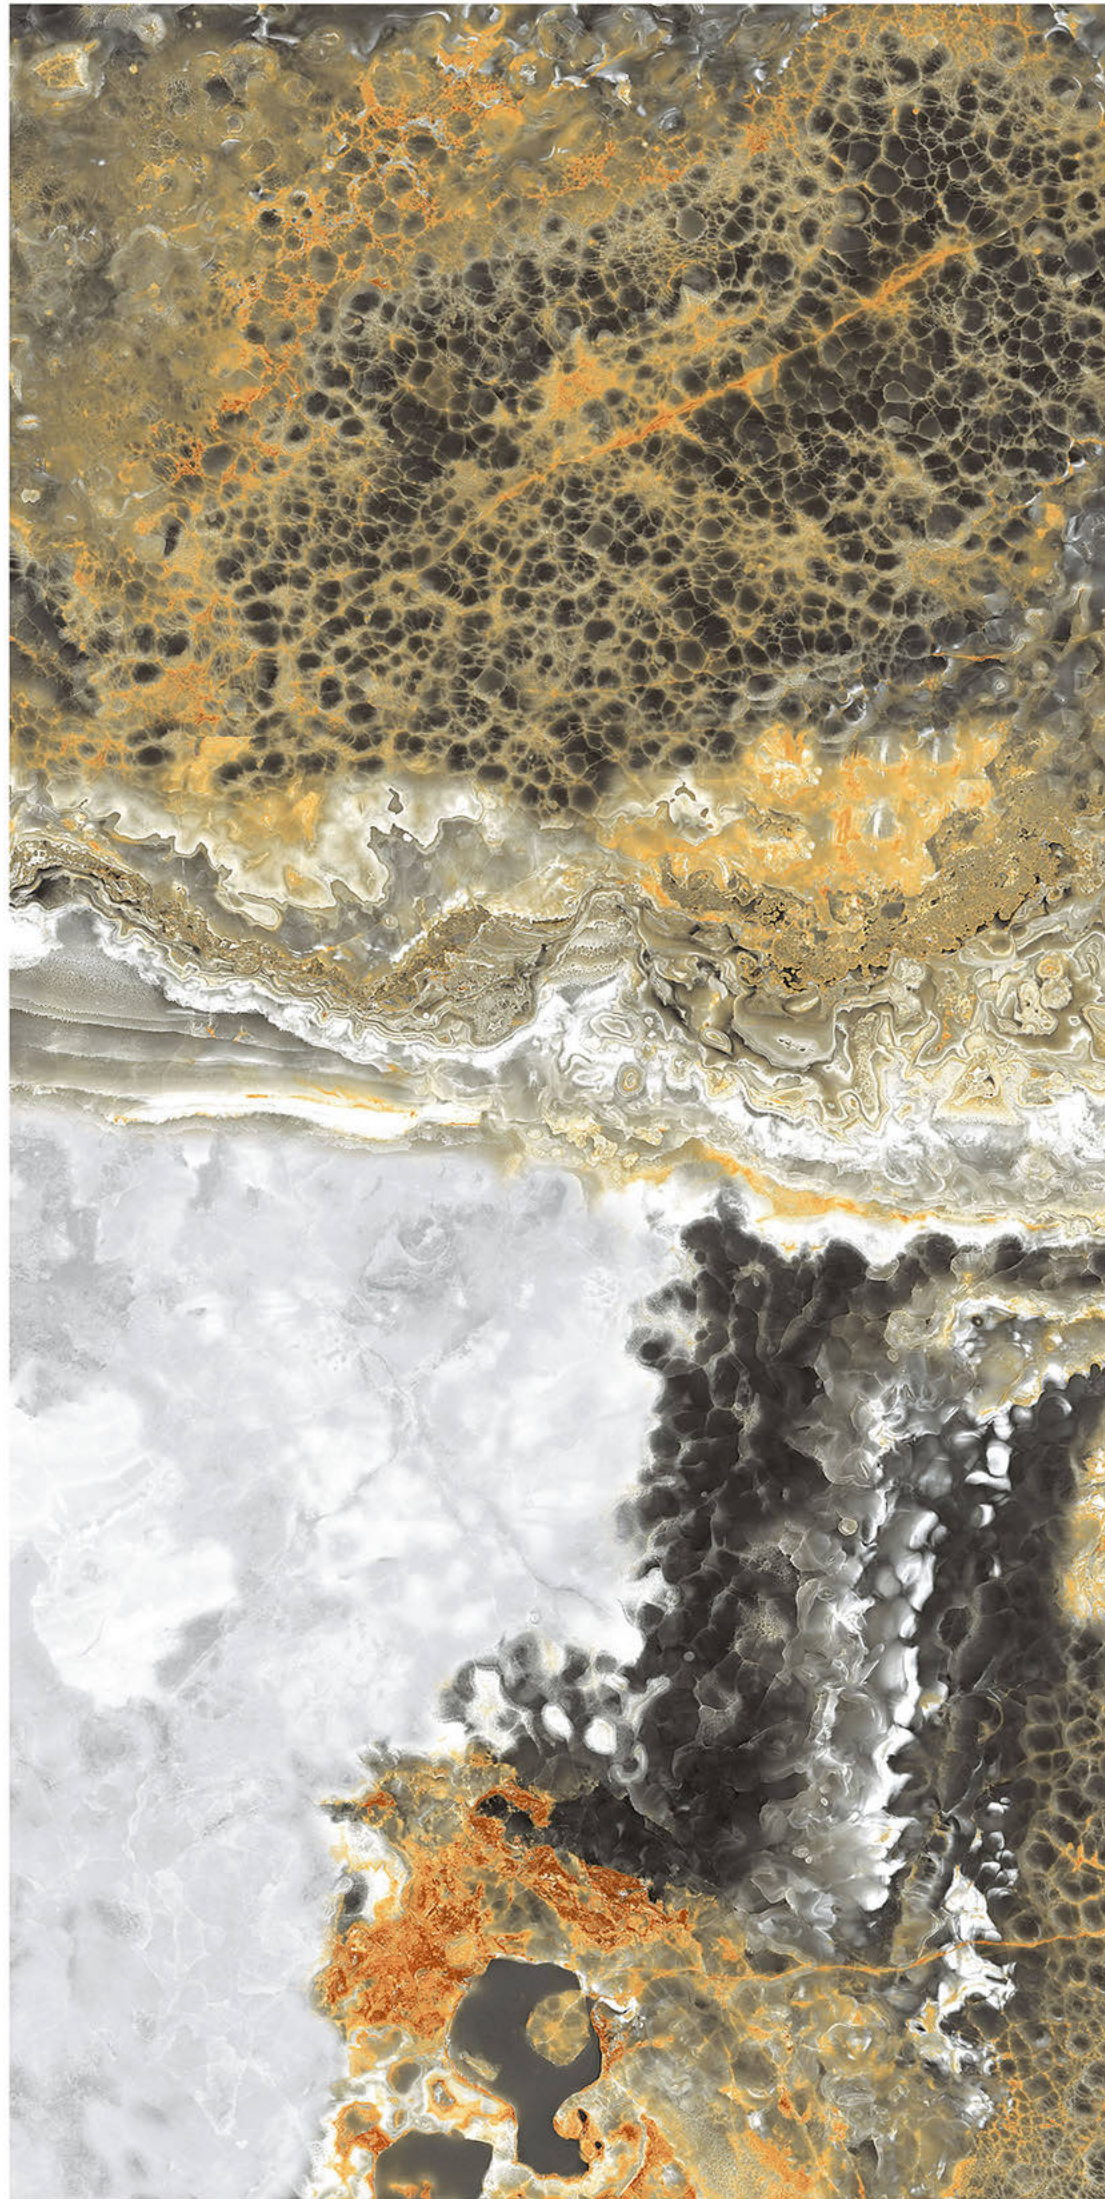

PYRITE NATURAL

Size - 600x1200mm

Finish - **HIGH GLOSSY**

Random - 4

Fire
Resistance

Frost
Resistance

Chemical
Resistance

Stain
Resistance

Scratch
Resistance