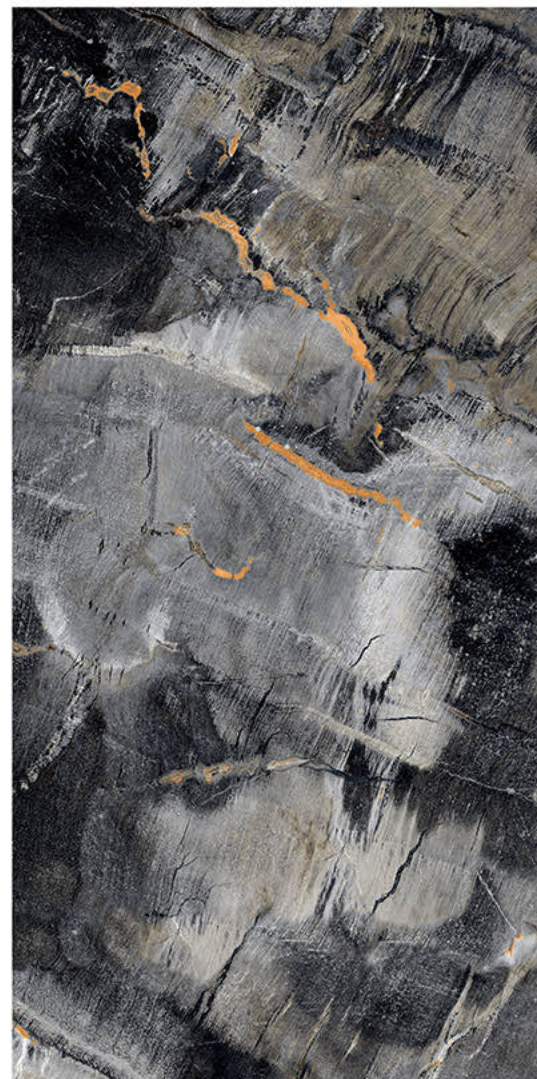

Scratch  
Resistance

600x1200mm | PULSE SILVER