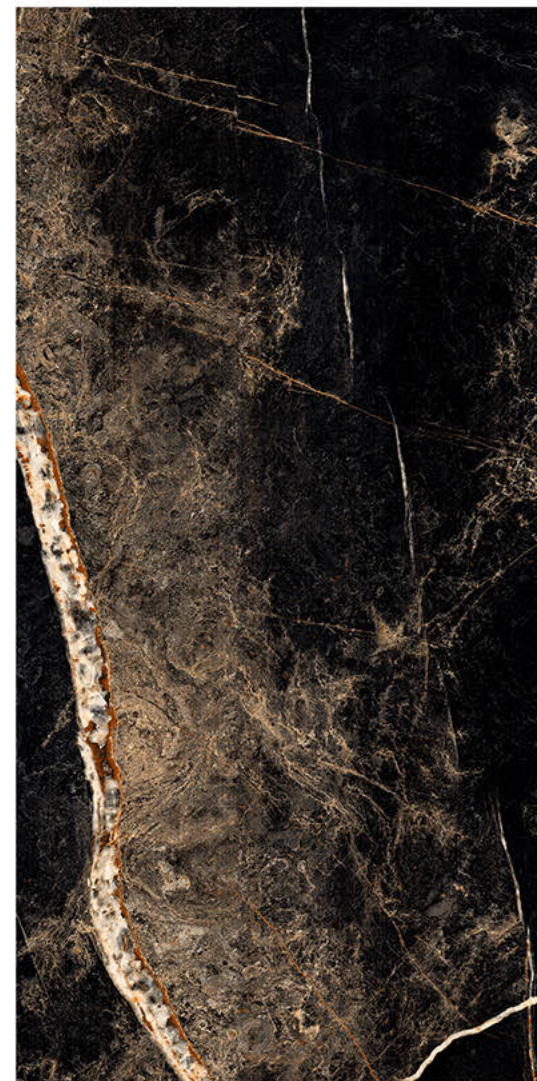

SWAN NOIR

Size - 600x1200mm

Finish - **HIGH GLOSSY**

Random - 4

Fire
Resistance

Frost
Resistance

Chemical
Resistance

Stain
Resistance

Scratch
Resistance