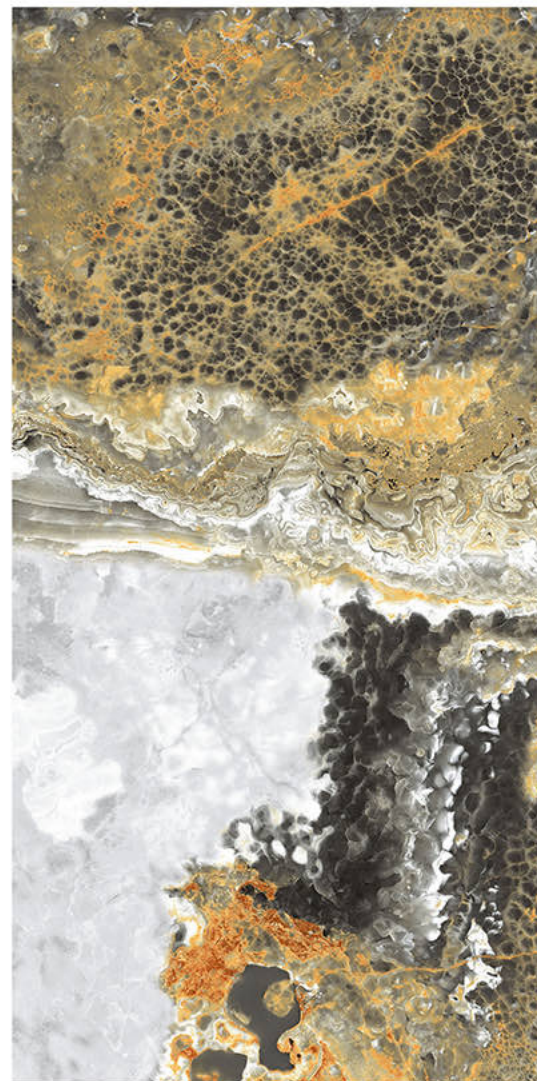

PYRITE NATURAL

Size - 600x1200mm

Finish - **HIGH GLOSSY**

Random - 4

Fire
Resistance

Frost
Resistance

Chemical
Resistance

Stain
Resistance

Scratch
Resistance