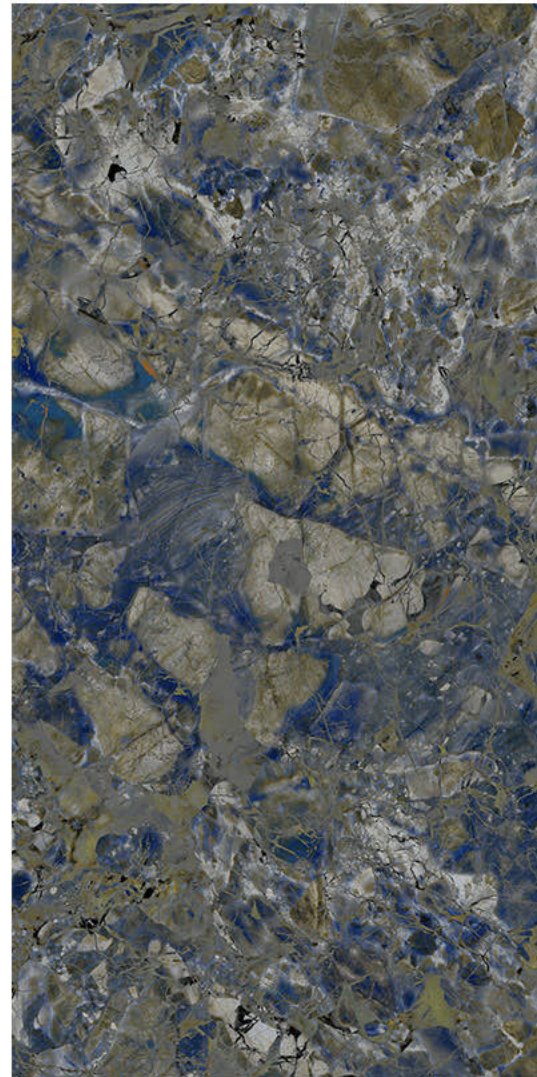

OPHELIA AQUA

Size - 600x1200mm

Finish - **HIGH GLOSSY**

Random - 4

Fire
Resistance

Frost
Resistance

Chemical
Resistance

Stain
Resistance

Scratch
Resistance