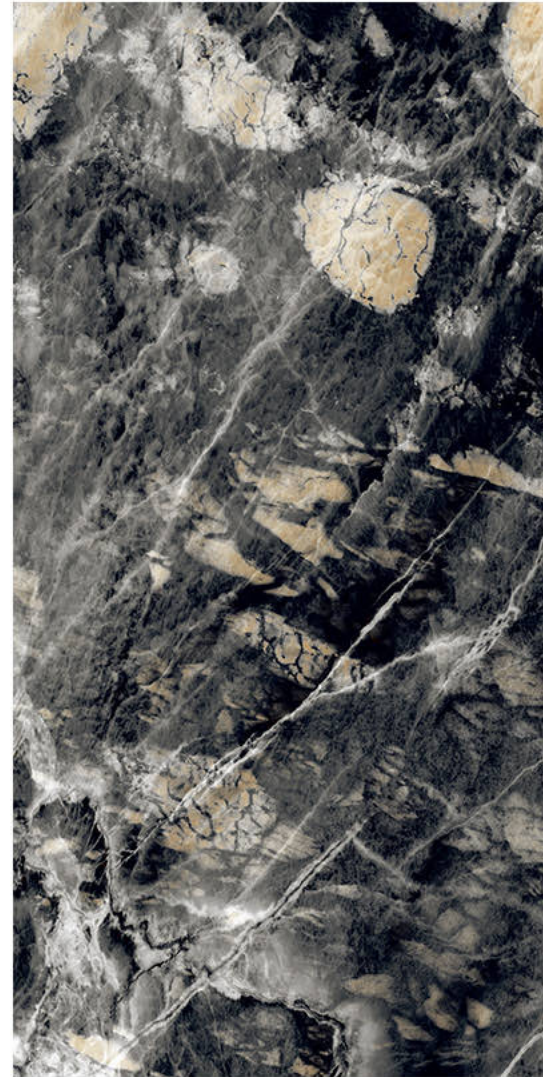

Scratch  
Resistance

600x1200mm | RUIVINA BLACK