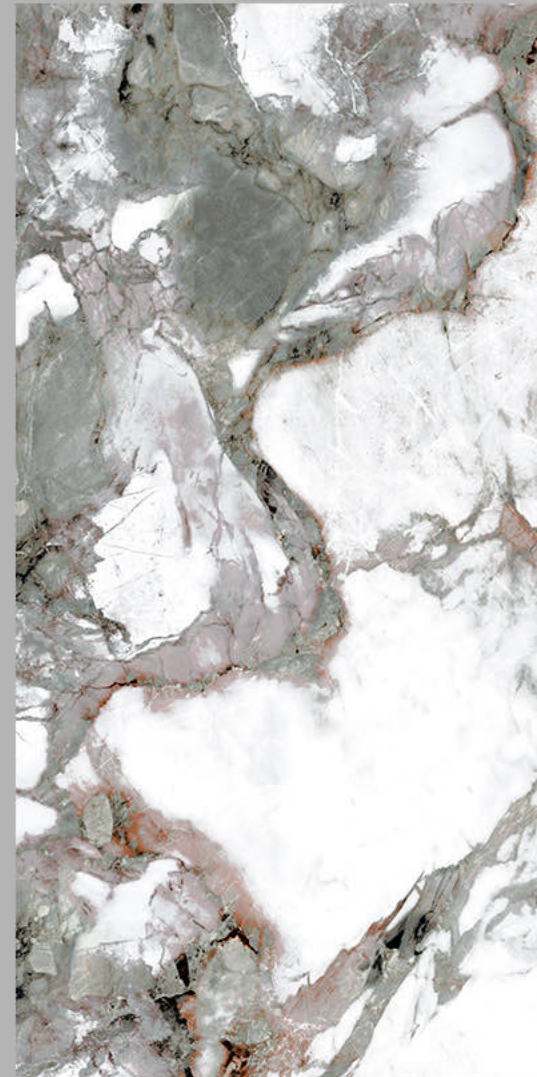

TREVO GREEN

Size - 600x1200mm

Finish - **HIGH GLOSSY**

Random - 4

Fire
Resistance

Frost
Resistance

Chemical
Resistance

Stain
Resistance

Scratch
Resistance