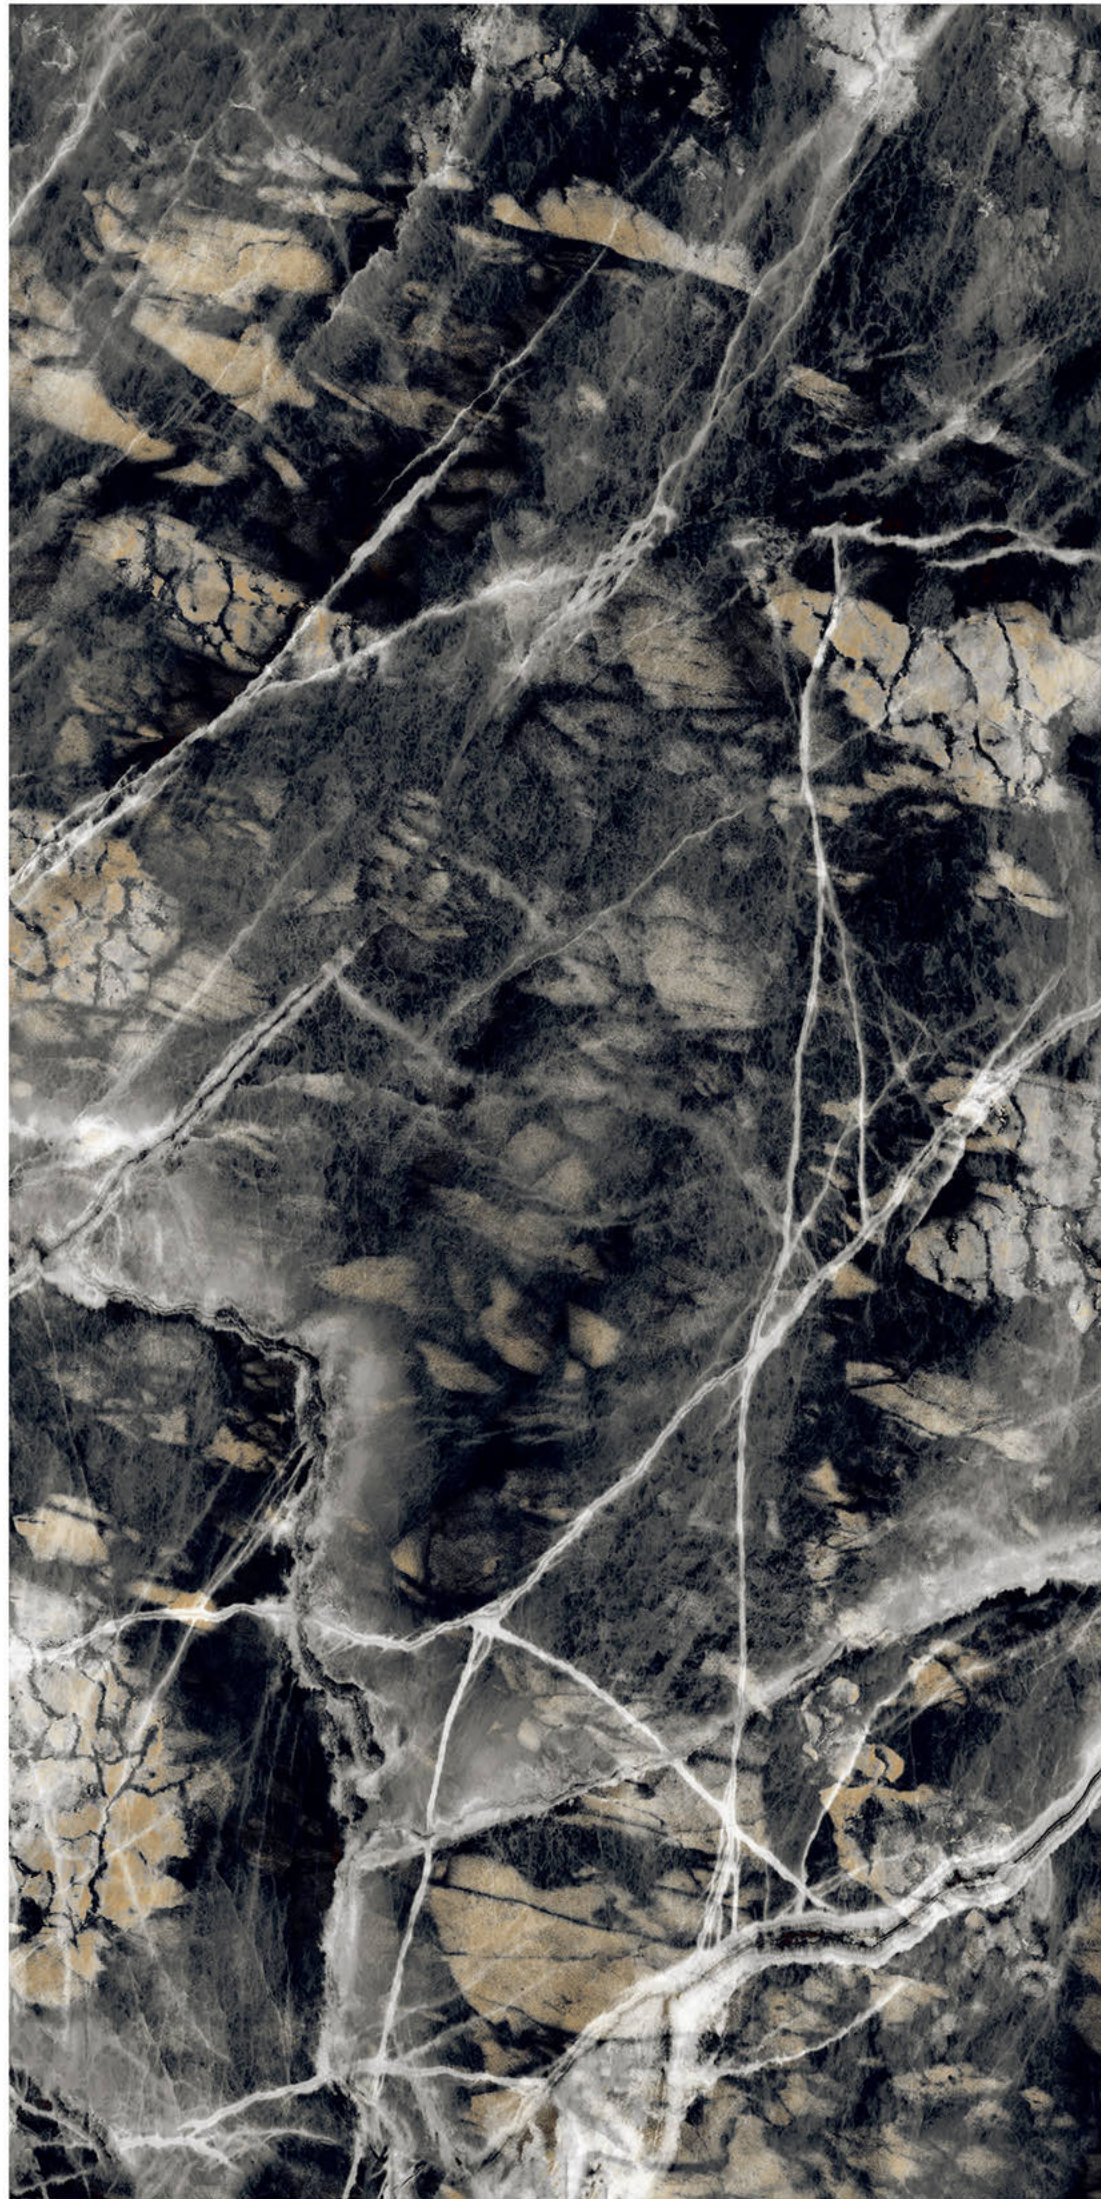

RUIVINA BLACK

Size - 600x1200mm

Finish - **HIGH GLOSSY**

Random - 3

Fire
Resistance

Frost
Resistance

Chemical
Resistance

Stain
Resistance

Scratch
Resistance