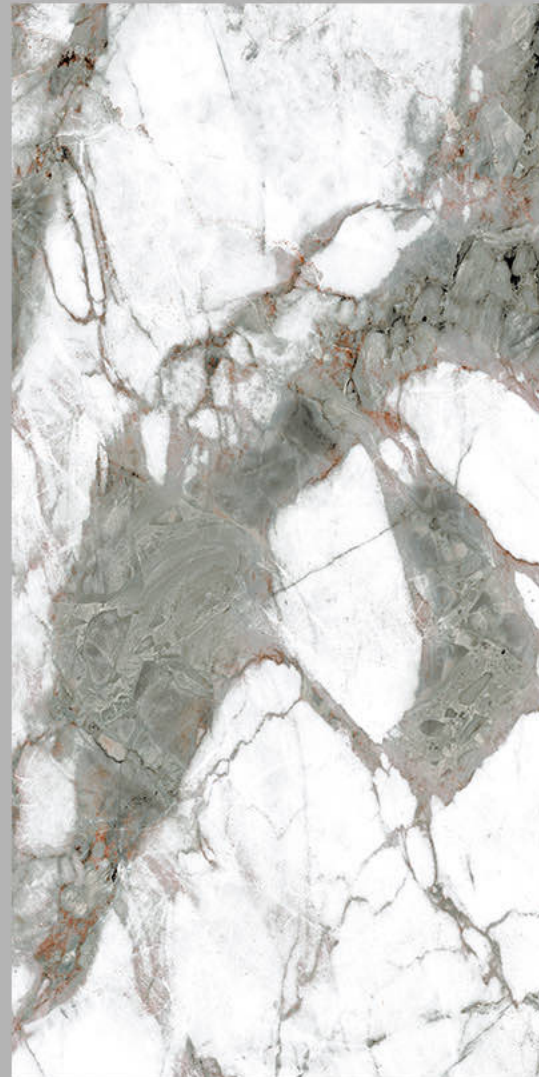

TREVO GREEN

Size - 600x1200mm

Finish - **HIGH GLOSSY**

Random - 4

Fire
Resistance

Frost
Resistance

Chemical
Resistance

Stain
Resistance

Scratch
Resistance