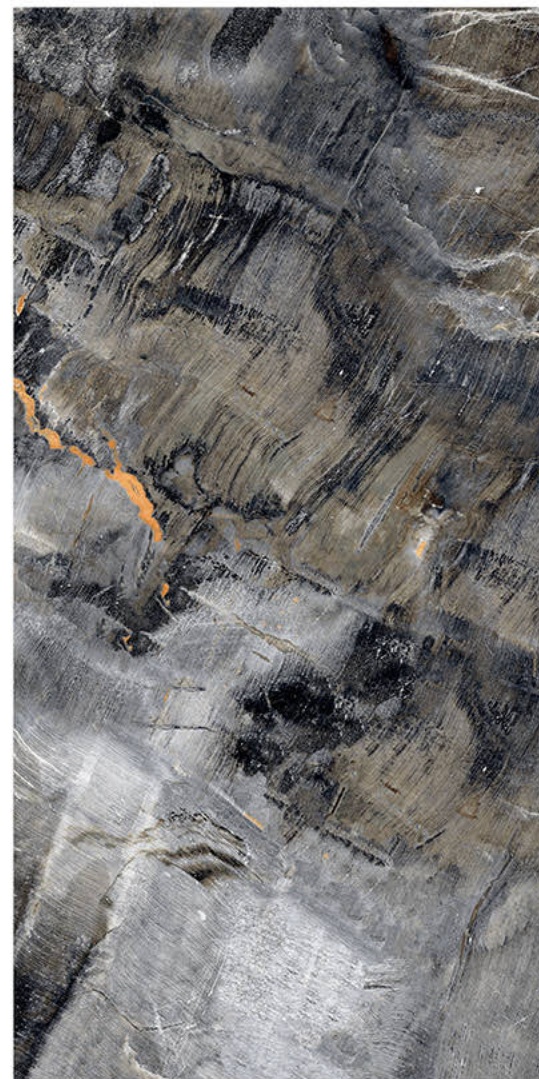

Scratch  
Resistance

600x1200mm | PULSE SILVER