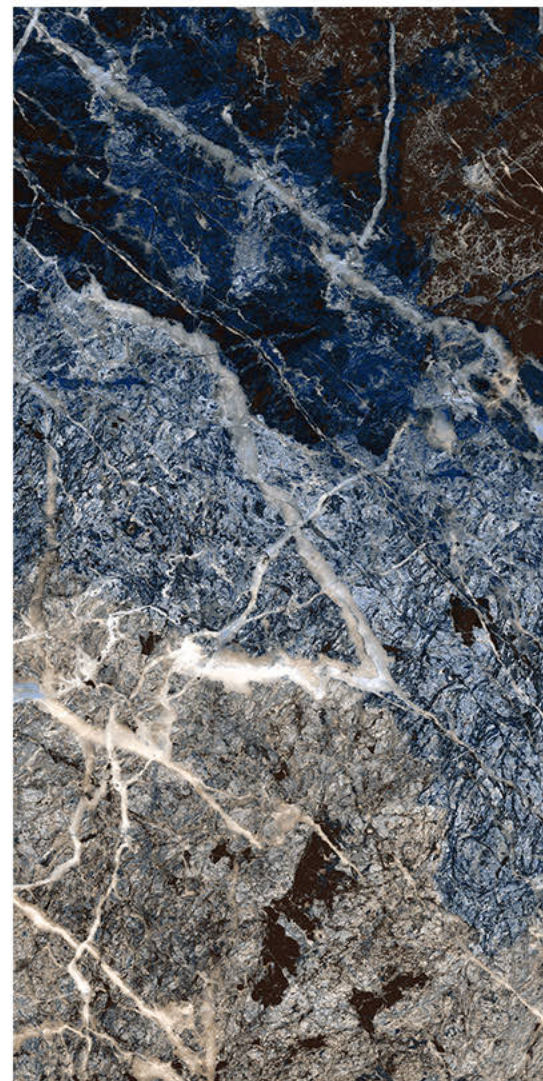

MADONA AZURE

Size - 600x1200mm

Finish - **HIGH GLOSSY**

Random - 4

Fire
Resistance

Frost
Resistance

Chemical
Resistance

Stain
Resistance

Scratch
Resistance