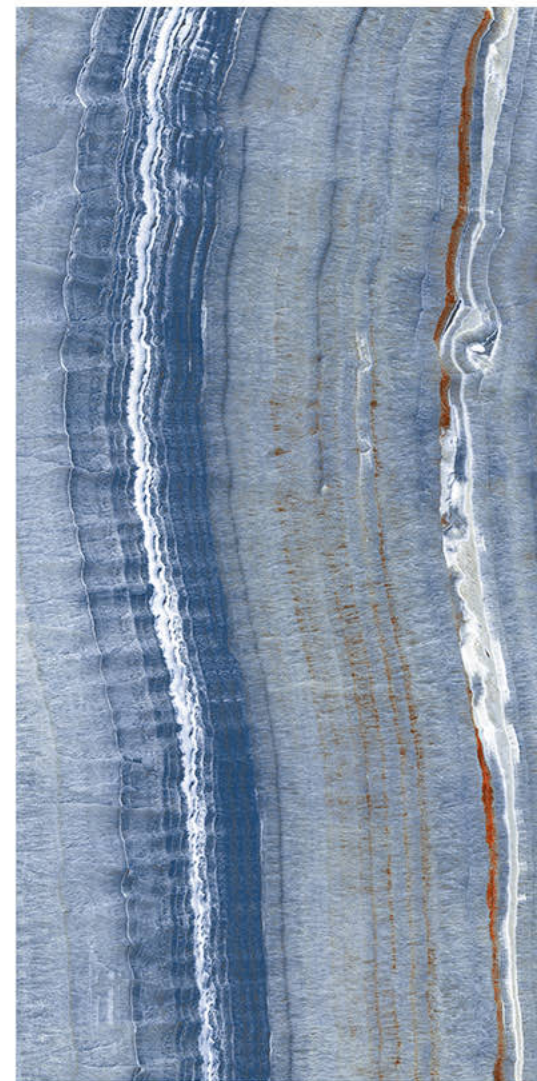

**gem coollection**  
designed to make recovering

600x1200mm  
**HIGH-GLOSSY**

 **Velzone**  
GRANITO

600x1200mm | LINEA AZUL